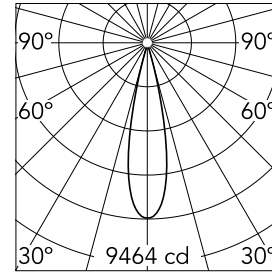

Camera 60 GA-69 Non Dimmable

New

09.8117.WA - Textured White

Spotlight to be installed on 3-phase track with LED light source. 220- 240V, 50-60Hz power supply integrated.

Main specifications

| | | | |
|-----------------|-------|----------------|---------------------|
| Number of heads | 1 | Net lumen (lm) | 1356 |
| Lamp category | LED | Mountings | Track GA |
| Power (W) | 20W | Environment | Indoor dry location |
| CCT (K) | 3500K | | |
| CRI | 97 | | |

Optical

| | |
|------------------------|-----------|
| Lighting type | Direct |
| LED type | LED array |
| Light distribution | Symmetric |
| Optical type | Medium |
| Beam angle (°) | 23 |
| Beam angle C90-270 (°) | 23 |

Beam Angle: 23°

| h(m) | E(lx) | D(m) |
|------|-------|------|
| 1 | 9464 | 0.41 |
| 2 | 2366 | 0.81 |
| 3 | 1052 | 1.22 |
| 4 | 591 | 1.62 |
| 5 | 379 | 2.03 |

Luminous flux luminaire
1356 lm

Electrical

Physical

| | | | |
|--------------|----------------|--------------------|-----|
| Color | Textured White | Spot diameter (mm) | 60 |
| Orientation | Adjustable | Length (mm) | 111 |
| Weight (kg) | 0.57 | | |
| Tilt (°) | 90 | | |
| Rotation (°) | 360 | | |