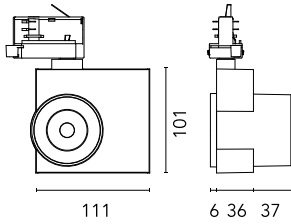

Camera 60 GA-69 Non Dimmable

New

09.8117.WA - Textured White

Spotlight to be installed on 3-phase track with LED light source. 220- 240V, 50-60Hz power supply integrated.

Main specifications

| | | | |
|-----------------|-------|----------------|---------------------|
| Number of heads | 1 | Net lumen (lm) | 1356 |
| Lamp category | LED | Mountings | Track GA |
| Power (W) | 20W | Environment | Indoor dry location |
| CCT (K) | 3500K | | |
| CRI | 97 | | |

Beam Angle: 23°

| h(m) | E(lx) | D(m) |
|------|-------|------|
| 1 | 9464 | 0.41 |
| 2 | 2366 | 0.81 |
| 3 | 1052 | 1.22 |
| 4 | 591 | 1.62 |
| 5 | 379 | 2.03 |

Luminous flux luminaire
1356 lm

Electrical

Physical

| | | | |
|--------------|----------------|--------------------|-----|
| Color | Textured White | Spot diameter (mm) | 60 |
| Orientation | Adjustable | Length (mm) | 111 |
| Weight (kg) | 0.57 | | |
| Tilt (°) | 90 | | |
| Rotation (°) | 360 | | |