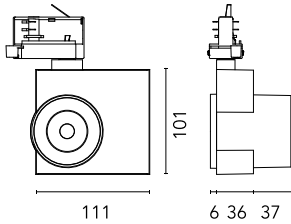

Main specifications

Number of heads	1	Net lumen (lm)	1475
Lamp category	LED	Mountings	Track GA
Power (W)	20W	Environment	Indoor
CCT (K)	3500K		
CRI	97		

Optical

Lighting type	Direct
LED type	LED array
Light distribution	Symmetric
Optical type	Medium
Beam angle (°)	26
Beam angle C90-270 (°)	26

Beam Angle: 26°

h(m) E(lx) D(m)

1 6421 0.47

2 1605 0.94

3 713 1.40

4 401 1.87

5 257 2.34

Luminous flux luminaire
1475 lm