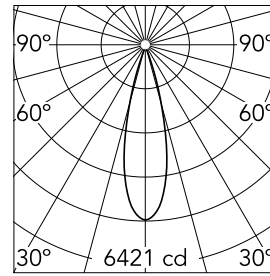

Main specifications

Number of heads	1	Net lumen (lm)	1475
Lamp category	LED	Mountings	Track GA
Power (W)	20W	Environment	Indoor
CCT (K)	3500K		
CRI	97		

Optical

Lighting type	Direct
LED type	LED array
Light distribution	Symmetric
Optical type	Medium
Beam angle (°)	26
Beam angle C90-270 (°)	26

Beam Angle: 26°

h(m) E(lx) D(m)

1 6421 0.47

2 1605 0.94

3 713 1.40

4 401 1.87

5 257 2.34

Luminous flux luminaire
1475 lm