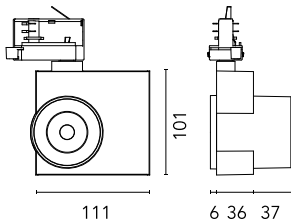

Camera 60 GA-69 Non Dimmable

New

09.8116.DR - Anthracite

Spotlight to be installed on 3-phase track with LED light source. 220- 240V, 50-60Hz power supply integrated.