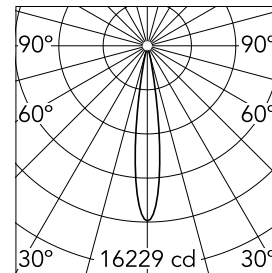

Optical

Lighting type	Direct
LED type	LED array
Light distribution	Symmetric
Optical type	Spot
Beam angle (°)	15
Beam angle C90-270 (°)	15