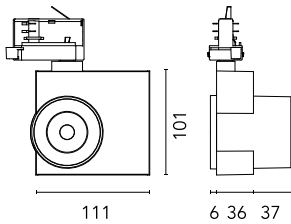

Camera 60 GA-69 Non Dimmable

New

09.8111.WA - Textured White

Spotlight to be installed on 3-phase track with LED light source. 220- 240V, 50-60Hz power supply integrated.

Main specifications

Number of heads	1	Net lumen (lm)	1299
Lamp category	LED	Mountings	Track GA
Power (W)	20W	Environment	Indoor dry location
CCT (K)	3000K		
CRI	97		

Optical

Lighting type	Direct
LED type	LED array
Light distribution	Symmetric
Optical type	Spot
Beam angle (°)	15
Beam angle C90-270 (°)	15

Beam Angle: 15°

h(m)	E(lx)	D(m)
1	15156	0.27
2	3789	0.54
3	1684	0.81
4	947	1.09
5	606	1.36

Luminous flux luminaire
1299 lm

Electrical

Frequency (Hz)	50/60	Insulation class	I
Dimmable	No		
Driver	Integrated		
Driver type	Non Dimmable		
Emergency	Without		

Physical

Color	Textured White	Spot diameter (mm)	60
Orientation	Adjustable	Length (mm)	111
Weight (kg)	0.57		
Tilt (°)	90		
Rotation (°)	360		