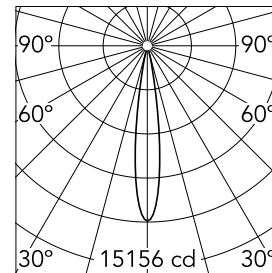

Camera 60 GA-69 Non Dimmable

New

09.8111.WA - Textured White

Spotlight to be installed on 3-phase track with LED light source. 220- 240V, 50-60Hz power supply integrated.

Main specifications

Number of heads	1	Net lumen (lm)	1299
Lamp category	LED	Mountings	Track GA
Power (W)	20W	Environment	Indoor dry location
CCT (K)	3000K		
CRI	97		

Optical

Lighting type	Direct
LED type	LED array
Light distribution	Symmetric
Optical type	Spot
Beam angle (°)	15
Beam angle C90-270 (°)	15

Beam Angle: 15°

h(m)	E(lx)	D(m)
1	15156	0.27
2	3789	0.54
3	1684	0.81
4	947	1.09
5	606	1.36

Luminous flux luminaire
1299 lm

Electrical

Frequency (Hz)	50/60	Insulation class	I
Dimmable	No		
Driver	Integrated		
Driver type	Non Dimmable		
Emergency	Without		

Physical

Color	Textured White	Spot diameter (mm)	60
Orientation	Adjustable	Length (mm)	111
Weight (kg)	0.57		
Tilt (°)	90		
Rotation (°)	360		