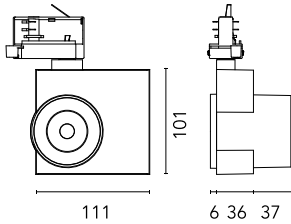

### Main specifications

<b>Number of heads</b>	1	<b>Net lumen (lm)</b>	993
<b>Lamp category</b>	LED	<b>Mountings</b>	Track GA
<b>Power (W)</b>	13W	<b>Environment</b>	Indoor
<b>CCT (K)</b>	3000K		
<b>CRI</b>	97		

h(m) E(lx) D(m)

1 24923 0.16

2 6231 0.32

3 2769 0.48

4 1558 0.64

5 997 0.80

Luminous flux luminaire  
993 lm

### Physical

<b>Color</b>	Anthracite	<b>Spot diameter (mm)</b>	60
<b>Orientation</b>	Adjustable	<b>Length (mm)</b>	111
<b>Weight (kg)</b>	0.57		
<b>Tilt (°)</b>	90		
<b>Rotation (°)</b>	360		