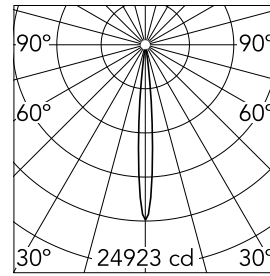

### Main specifications

<b>Number of heads</b>	1	<b>Net lumen (lm)</b>	993
<b>Lamp category</b>	LED	<b>Mountings</b>	Track GA
<b>Power (W)</b>	13W	<b>Environment</b>	Indoor
<b>CCT (K)</b>	3000K		
<b>CRI</b>	97		

### Optical

<b>Lighting type</b>	Direct
<b>LED type</b>	LED array
<b>Light distribution</b>	Symmetric
<b>Optical type</b>	Super spot
<b>Beam angle (°)</b>	9
<b>Beam angle C90-270 (°)</b>	9

Beam Angle: 9°

### Physical

<b>Color</b>	Anthracite	<b>Spot diameter (mm)</b>	60
<b>Orientation</b>	Adjustable	<b>Length (mm)</b>	111
<b>Weight (kg)</b>	0.57		
<b>Tilt (°)</b>	90		
<b>Rotation (°)</b>	360		