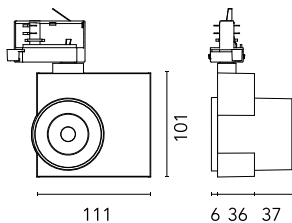

Camera 60 GA-69 Dali Version

New

09.8115.WA.DA - Textured White

Spotlight to be installed on 3-phase track with LED light source. 220- 240V, 50-60Hz power supply integrated.

Main specifications

Number of heads	1	Net lumen (lm)	544
Lamp category	LED	Mountings	Track GA
Power (W)	13W	Environment	Indoor dry location
CCT (K)	3500K		
CRI	97		

Optical

Lighting type	Direct
LED type	LED array
Light distribution	Symmetric
Optical type	Super spot
Beam angle (°)	9
Beam angle C90-270 (°)	9

Beam Angle: 9°

h(m)	E(lx)	D(m)
1	17561	0.16
2	4390	0.32
3	1951	0.48
4	1098	0.64
5	702	0.79

Luminous flux luminaire
544 lm

Electrical

Frequency (Hz)	50/60	Insulation class	I
Dimmable	Yes		
Driver	Integrated		
Driver type	Dimmable DALI		
	1		
Emergency	Without		

Physical

Color	Textured White	Spot diameter (mm)	60
Orientation	Adjustable	Length (mm)	111
Weight (kg)	0.57		
Tilt (°)	90		
Rotation (°)	360		