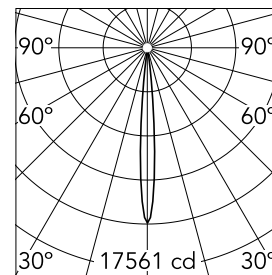

Camera 60 GA-69 Dali Version

New

09.8115.WA.DA - Textured White

Spotlight to be installed on 3-phase track with LED light source. 220- 240V, 50-60Hz power supply integrated.

Main specifications

Number of heads	1	Net lumen (lm)	544
Lamp category	LED	Mountings	Track GA
Power (W)	13W	Environment	Indoor dry location
CCT (K)	3500K		
CRI	97		

Optical

Lighting type	Direct
LED type	LED array
Light distribution	Symmetric
Optical type	Super spot
Beam angle (°)	9
Beam angle C90-270 (°)	9

Beam Angle: 9°

h(m)	E(lx)	D(m)
1	17561	0.16
2	4390	0.32
3	1951	0.48
4	1098	0.64
5	702	0.79

Luminous flux luminaire
544 lm

Electrical

Frequency (Hz)	50/60	Insulation class	I
Dimmable	Yes		
Driver	Integrated		
Driver type	Dimmable DALI		
	1		
Emergency	Without		

Physical

Color	Textured White	Spot diameter (mm)	60
Orientation	Adjustable	Length (mm)	111
Weight (kg)	0.57		
Tilt (°)	90		
Rotation (°)	360		