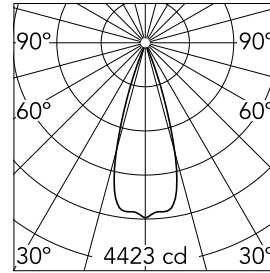

### Main specifications

<b>Number of heads</b>	1	<b>Net lumen (lm)</b>	1310
<b>Lamp category</b>	LED	<b>Mountings</b>	Track GA
<b>Power (W)</b>	20W	<b>Environment</b>	Indoor
<b>CCT (K)</b>	3000K		
<b>CRI</b>	97		

### Optical

<b>Lighting type</b>	Direct
<b>LED type</b>	LED array
<b>Light distribution</b>	Symmetric
<b>Optical type</b>	Flood
<b>Beam angle (°)</b>	34
<b>Beam angle C90-270 (°)</b>	34

Beam Angle: 34°

h(m)	E(lx)	D(m)
1	4423	0.61
2	1106	1.21
3	491	1.82
4	276	2.42
5	177	3.03

### Physical

<b>Color</b>	Textured White	<b>Spot diameter (mm)</b>	60
<b>Orientation</b>	Adjustable	<b>Length (mm)</b>	111
<b>Weight (kg)</b>	0.57		
<b>Tilt (°)</b>	90		
<b>Rotation (°)</b>	360		