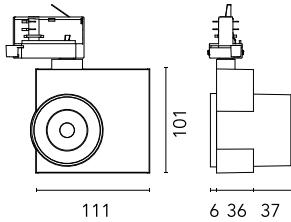

### Main specifications

<b>Number of heads</b>	1	<b>Net lumen (lm)</b>	1310
<b>Lamp category</b>	LED	<b>Mountings</b>	Track GA
<b>Power (W)</b>	20W	<b>Environment</b>	Indoor
<b>CCT (K)</b>	3000K		
<b>CRI</b>	97		

### Physical

<b>Color</b>	Textured White	<b>Spot diameter (mm)</b>	60
<b>Orientation</b>	Adjustable	<b>Length (mm)</b>	111
<b>Weight (kg)</b>	0.57		
<b>Tilt (°)</b>	90		
<b>Rotation (°)</b>	360		