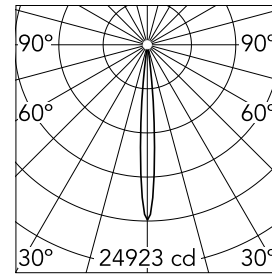

Main specifications

Number of heads	1	Net lumen (lm)	993
Lamp category	LED	Mountings	Track GA
Power (W)	13W	Environment	Indoor
CCT (K)	3000K		
CRI	97		

Optical

Lighting type	Direct
LED type	LED array
Light distribution	Symmetric
Optical type	Super spot
Beam angle (°)	9
Beam angle C90-270 (°)	9

Beam Angle: 9°

h(m) E(lx) D(m)

1 24923 0.16

2 6231 0.32

3 2769 0.48

4 1558 0.64

5 997 0.80

Luminous flux luminaire
993 lm