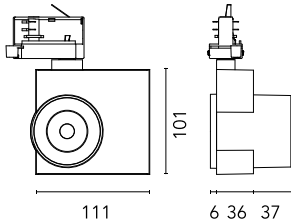

Main specifications

Number of heads	1	Net lumen (lm)	993
Lamp category	LED	Mountings	Track GA
Power (W)	13W	Environment	Indoor
CCT (K)	3000K		
CRI	97		

Optical

Lighting type	Direct
LED type	LED array
Light distribution	Symmetric
Optical type	Super spot
Beam angle (°)	9
Beam angle C90-270 (°)	9

Beam Angle: 9°

h(m) E(lx) D(m)

1 24923 0.16

2 6231 0.32

3 2769 0.48

4 1558 0.64

5 997 0.80

Luminous flux luminaire
993 lm