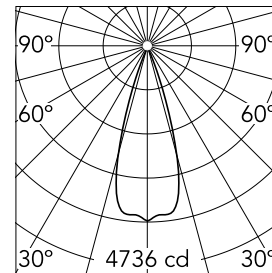

### Main specifications

<b>Number of heads</b>	1	<b>Net lumen (lm)</b>	1403
<b>Lamp category</b>	LED	<b>Mountings</b>	Track GA
<b>Power (W)</b>	20W	<b>Environment</b>	Indoor dry location
<b>CCT (K)</b>	3500K		
<b>CRI</b>	97		

### Optical

<b>Lighting type</b>	Direct
<b>LED type</b>	LED array
<b>Light distribution</b>	Symmetric
<b>Optical type</b>	Flood
<b>Beam angle (°)</b>	34
<b>Beam angle C90-270 (°)</b>	34
<b>UGRL</b>	3
<b>Efficiency (lm/W)</b>	70.15

Beam Angle: 34°

h(m) E(lx) D(m)

1	4736	0.61
2	1184	1.21
3	526	1.82
4	296	2.42
5	189	3.03

Luminous flux luminaire  
1403 lm

### Physical

<b>Color</b>	Anthracite	<b>Spot diameter (mm)</b>	60
<b>Orientation</b>	Adjustable	<b>Length (mm)</b>	111
<b>Weight (kg)</b>	0.57		
<b>Tilt (°)</b>	90		
<b>Rotation (°)</b>	360		