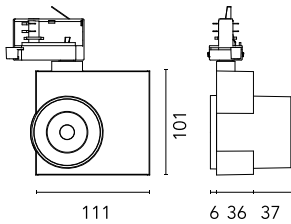

### Main specifications

<b>Number of heads</b>	1	<b>Net lumen (lm)</b>	1403
<b>Lamp category</b>	LED	<b>Mountings</b>	Track GA
<b>Power (W)</b>	20W	<b>Environment</b>	Indoor dry location
<b>CCT (K)</b>	3500K		
<b>CRI</b>	97		

Beam Angle: 34°

h(m) E(lx) D(m)

1	4736	0.61
2	1184	1.21
3	526	1.82
4	296	2.42
5	189	3.03

Luminous flux luminaire  
1403 lm

### Physical

<b>Color</b>	Anthracite	<b>Spot diameter (mm)</b>	60
<b>Orientation</b>	Adjustable	<b>Length (mm)</b>	111
<b>Weight (kg)</b>	0.57		
<b>Tilt (°)</b>	90		
<b>Rotation (°)</b>	360		