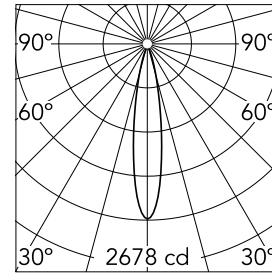

Main specifications

Lamp category	LED	Mountings	Wall
Power (W)	6W	Environment	Indoor dry location
CCT (K)	3000K		
CRI	90		
Net lumen (lm)	374		

Optical

Lighting type	Direct
LED type	Power LED
Light distribution	Symmetric
Optical type	Medium
Beam angle (°)	18
Beam angle C90-270 (°)	18

Physical

Color	White	Spot diameter (mm)	35
Orientation	Adjustable		
Weight (kg)	0.33		
Tilt (°)	60		
Rotation (°)	180		

Note

Preliminary photometries.

C1 Mono Spot Wall Small Ø 35

Continuous current power supply, dimmable Casambi 220/240V-50/60Hz, 300mA-16W / 350mA-18,5W / 400mA-21,5W / 450mA-24W / 500mA-27W / 600mA-32W / 650mA-35W / 700mA-36W / 750/800/900/1000/1050mA – 38W
60.9207