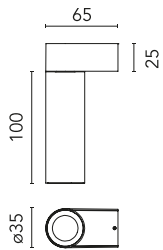

C1 Mono Spot Wall Small Ø 35

03.1206.DY - White

Adjustable luminaire with LED for indoor use, suitable for wall installation. The body can be extracted from the installation surface for 60° orientation on the vertical axis and 180° on the horizontal axis. Integrated Full cut-off optical group. The remote power supply (not included) must be placed in an accessible location.

Adjustable luminaire with LED for indoor use, suitable for wall installation. The body can be extracted from the installation surface for 60° orientation on the vertical axis and 180° on the horizontal axis. Integrated Full cut-off optical group. The remote power supply (not included) must be placed in an accessible location.

Main specifications

Lamp category	LED	Mountings	Wall
Power (W)	6W	Environment	Indoor dry location
CCT (K)	3000K		
CRI	90		
Net lumen (lm)	374		

Optical

Lighting type	Direct
LED type	Power LED
Light distribution	Symmetric
Optical type	Medium
Beam angle (°)	18
Beam angle C90-270 (°)	18

Physical

Color	White	Spot diameter (mm)	35
Orientation	Adjustable		
Weight (kg)	0.33		
Tilt (°)	60		
Rotation (°)	180		

Note

Preliminary photometries.

C1 Mono Spot Wall Small Ø 35

Continuous current power supply, dimmable Casambi 220/240V-50/60Hz, 300mA-16W / 350mA-18,5W / 400mA-21,5W / 450mA-24W / 500mA-27W / 600mA-32W / 650mA-35W / 700mA-36W / 750/800/900/1000/1050mA – 38W
60.9207