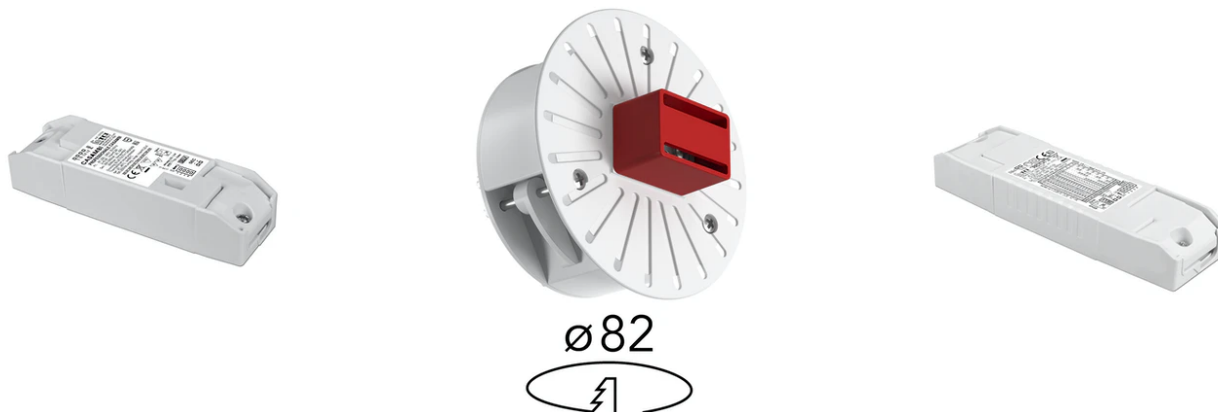

C1 Mono Spot Wall Small Ø 35

Continuous current power supply, dimmable Casambi 220/240V-50/60Hz, 300mA-16W / 350mA-18,5W / 400mA-21,5W / 450mA-24W / 500mA-27W / 600mA-32W / 650mA-35W / 700mA-36W / 750/800/900/1000/1050mA – 38W
60.9207

No Trim installation frame for wall mounting
08.0206.00

Non dimmable continuous current power supply. 15-30W, 220/240V -50/60Hz with power current selected through adjustable switch. 350mA – 15W / 400mA – 17W / 450mA – 19W / 500mA – 22W / 550mA – 24W / 600mA – 26W / 650mA – 28W / 700mA – 30W no regulable
60.9592