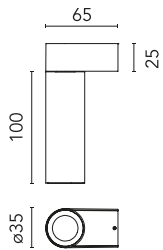

## C1 Mono Spot Wall Small Ø 35

■ 03.1206.DR - Anthracite

Adjustable luminaire with LED for indoor use, suitable for wall installation. The body can be extracted from the installation surface for 60° orientation on the vertical axis and 180° on the horizontal axis. Integrated Full cut-off optical group. The remote power supply (not included) must be placed in an accessible location.

Adjustable luminaire with LED for indoor use, suitable for wall installation. The body can be extracted from the installation surface for 60° orientation on the vertical axis and 180° on the horizontal axis. Integrated Full cut-off optical group. The remote power supply (not included) must be placed in an accessible location.

### Physical

<b>Color</b>	Anthracite	<b>Spot diameter (mm)</b>	35
<b>Orientation</b>	Adjustable		
<b>Weight (kg)</b>	0.33		
<b>Tilt (°)</b>	60		
<b>Rotation (°)</b>	180		