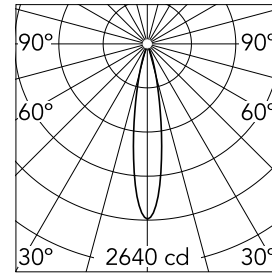

Main specifications

Lamp category	LED	Mountings	Wall
Power (W)	6W	Environment	Indoor dry location
CCT (K)	2700K		
CRI	90		
Net lumen (lm)	368		

Optical

Lighting type	Direct
LED type	Power LED
Light distribution	Symmetric
Optical type	Medium
Beam angle (°)	18
Beam angle C90-270 (°)	18

Luminous flux luminaire
368 lm

Electrical

Current (mA)	500
Dimmable	Yes
Driver	Remote excluded
Emergency	Without
Insulation class	III

Physical

Color	Anthracite	Spot diameter (mm)	35
Orientation	Adjustable		
Weight (kg)	0.33		
Tilt (°)	60		
Rotation (°)	180		