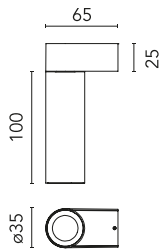

C1 Mono Spot Wall Small Ø 35

■ 03.1201.DR - Anthracite

Adjustable luminaire with LED for indoor use, suitable for wall installation. The body can be extracted from the installation surface for 60° orientation on the vertical axis and 180° on the horizontal axis. Integrated Full cut-off optical group. The remote power supply (not included) must be placed in an accessible location.

Adjustable luminaire with LED for indoor use, suitable for wall installation. The body can be extracted from the installation surface for 60° orientation on the vertical axis and 180° on the horizontal axis. Integrated Full cut-off optical group. The remote power supply (not included) must be placed in an accessible location.

Main specifications

Lamp category	LED	Mountings	Wall
Power (W)	6W	Environment	Indoor dry location
CCT (K)	2700K		
CRI	90		
Net lumen (lm)	368		

Optical

Lighting type	Direct
LED type	Power LED
Light distribution	Symmetric
Optical type	Medium
Beam angle (°)	18
Beam angle C90-270 (°)	18

Luminous flux luminaire
368 lm

Electrical

Current (mA)	500
Dimmable	Yes
Driver	Remote excluded
Emergency	Without
Insulation class	III

Physical

Color	Anthracite	Spot diameter (mm)	35
Orientation	Adjustable		
Weight (kg)	0.33		
Tilt (°)	60		
Rotation (°)	180		