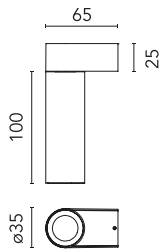

C1 Mono Spot Wall Small Ø 35

□ 03.1200.DY - White

Adjustable luminaire with LED for indoor use, suitable for wall installation. The body can be extracted from the installation surface for 60° orientation on the vertical axis and 180° on the horizontal axis. Integrated Full cut-off optical group. The remote power supply (not included) must be placed in an accessible location.

Adjustable luminaire with LED for indoor use, suitable for wall installation. The body can be extracted from the installation surface for 60° orientation on the vertical axis and 180° on the horizontal axis. Integrated Full cut-off optical group. The remote power supply (not included) must be placed in an accessible location.

Main specifications

Lamp category	LED	Mountings	Wall
Power (W)	6W	Environment	Indoor dry location
CCT (K)	2700K		
CRI	90		
Net lumen (lm)	376		

Optical

Lighting type	Direct
LED type	Power LED
Light distribution	Symmetric
Optical type	Spot
Beam angle (°)	15
Beam angle C90-270 (°)	15

Physical

Color	White	Spot diameter (mm)	35
Orientation	Adjustable		
Weight (kg)	0.33		
Tilt (°)	60		
Rotation (°)	180		

Note

Preliminary photometries.

C1 Mono Spot Wall Small Ø 35

Ø82
⚡

No Trim installation frame for wall mounting
08.0206.00