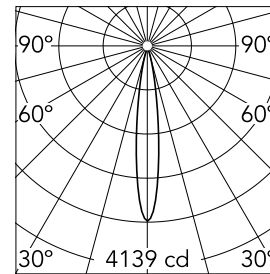

Main specifications

Lamp category	LED	Mountings	Wall
Power (W)	6W	Environment	Indoor dry location
CCT (K)	2700K		
CRI	90		
Net lumen (lm)	376		

Optical

Lighting type	Direct
LED type	Power LED
Light distribution	Symmetric
Optical type	Spot
Beam angle (°)	15
Beam angle C90-270 (°)	15

Physical

Color	White	Spot diameter (mm)	35
Orientation	Adjustable		
Weight (kg)	0.33		
Tilt (°)	60		
Rotation (°)	180		

Note

Preliminary photometries.

C1 Mono Spot Wall Small Ø 35

Ø82
⚡

No Trim installation frame for wall mounting
08.0206.00