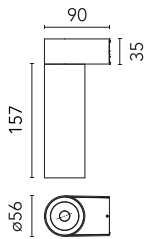

C1 Mono Spot Wall Large Ø 56

03.1238.DY - White

Adjustable luminaire with LED for indoor use, suitable for wall installation. The body can be extracted from the installation surface for 60° orientation on the vertical axis and 180° on the horizontal axis. Integrated Full cut-off optical group. The remote power supply (not included) must be placed in an accessible location.

Adjustable luminaire with LED for indoor use, suitable for wall installation. The body can be extracted from the installation surface for 60° orientation on the vertical axis and 180° on the horizontal axis. Integrated Full cut-off optical group. The remote power supply (not included) must be placed in an accessible location.

Main specifications

Lamp category	LED	Mountings	Wall
Power (W)	14W	Environment	Indoor dry location
CCT (K)	3000K		
CRI	90		
Net lumen (lm)	1146		

Optical

Lighting type	Direct
LED type	Power LED
Light distribution	Symmetric
Optical type	Wide flood
Beam angle (°)	45
Beam angle C90-270 (°)	45

Beam Angle:	45°		
h(m)	E(lx)	D(m)	
1	2357	0.84	
2	589	1.68	
3	262	2.52	
4	147	3.35	
5	94	4.19	

Luminous flux luminaire
1146 lm

Electrical

Current (mA)	1200
Dimmable	Yes
Driver	Remote excluded
Emergency	Without
Insulation class	III

Physical

Color	White	Spot diameter (mm)	56
Orientation	Adjustable		
Weight (kg)	0.67		
Tilt (°)	60		
Rotation (°)	180		

Note

Preliminary photometries.