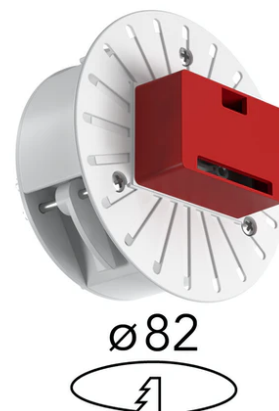

Aluminum Mount for Surface Flush
Installation (wall)
08.0210.00

Continuous current power supply, 0/1-
10V dimmable, 220/240V – 50/60Hz,
300mA-16W / 350mA-18W / 400mA-21W
/ 500mA-27W / 600mA-32W / 650mA-
35W /
700/750/800/900/950/1000/1050mA-36W
60.9439

No Trim installation frame for wall
mounting.
08.0205.00