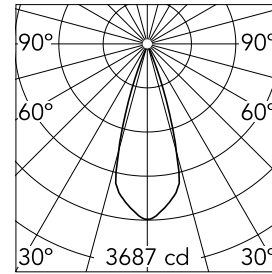

C1 Mono Spot Wall Large Ø 56

03.1237.DR - Anthracite

Adjustable luminaire with LED for indoor use, suitable for wall installation. The body can be extracted from the installation surface for 60° orientation on the vertical axis and 180° on the horizontal axis. Integrated Full cut-off optical group. The remote power supply (not included) must be placed in an accessible location.

Main specifications

Lamp category	LED	Mountings	Wall
Power (W)	14W	Environment	Indoor dry location
CCT (K)	3000K		
CRI	90		
Net lumen (lm)	1081		

Optical

Lighting type	Direct
LED type	Power LED
Light distribution	Symmetric
Optical type	Flood
Beam angle (°)	34
Beam angle C90-270 (°)	34

Physical

Color	Anthracite	Spot diameter (mm)	56
Orientation	Adjustable		
Weight (kg)	0.67		
Tilt (°)	60		
Rotation (°)	180		

Note

Preliminary photometries.

C1 Mono Spot Wall Large Ø 56

No Trim installation frame for wall mounting.
08.0205.00