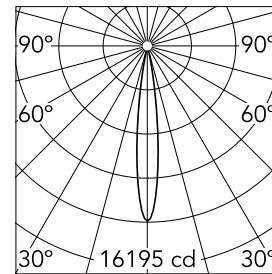

Main specifications

Lamp category	LED	Mountings	Wall
Power (W)	14W	Environment	Indoor dry location
CCT (K)	3000K		
CRI	90		
Net lumen (lm)	1132		

Optical

Lighting type	Direct
LED type	Power LED
Light distribution	Symmetric
Optical type	Spot
Beam angle (°)	14
Beam angle C90-270 (°)	14