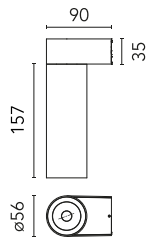

C1 Mono Spot Wall Large Ø 56

03.1235.DY - White

Adjustable luminaire with LED for indoor use, suitable for wall installation. The body can be extracted from the installation surface for 60° orientation on the vertical axis and 180° on the horizontal axis. Integrated Full cut-off optical group. The remote power supply (not included) must be placed in an accessible location.

Adjustable luminaire with LED for indoor use, suitable for wall installation. The body can be extracted from the installation surface for 60° orientation on the vertical axis and 180° on the horizontal axis. Integrated Full cut-off optical group. The remote power supply (not included) must be placed in an accessible location.

Main specifications

Lamp category	LED	Mountings	Wall
Power (W)	14W	Environment	Indoor dry location
CCT (K)	3000K		
CRI	90		
Net lumen (lm)	1132		

Optical

Lighting type	Direct
LED type	Power LED
Light distribution	Symmetric
Optical type	Spot
Beam angle (°)	14
Beam angle C90-270 (°)	14

Physical

Color	White	Spot diameter (mm)	56
Orientation	Adjustable		
Weight (kg)	0.67		
Tilt (°)	60		
Rotation (°)	180		

C1 Mono Spot Wall Large Ø 56

Continuous current supply source 240V – 50/60Hz with dimmable DALI 2, push dimming. 300mA-16W / 350mA-18W / 400mA-21W / 500mA-27W / 600mA-32W / 650mA-35W
700/750/800/900/950/1000/1050mA-38W
60.9186