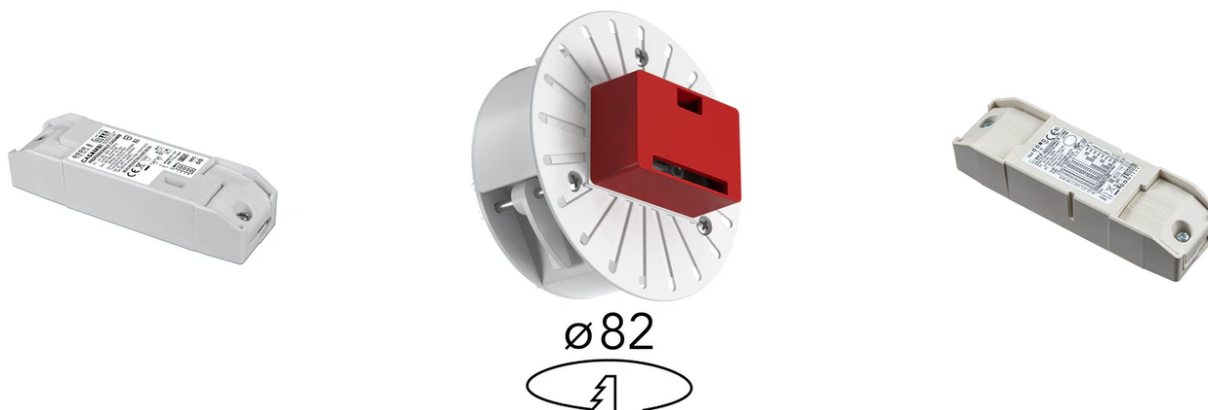

C1 Mono Spot Wall Large Ø 56

03.1235.DY - White

Adjustable luminaire with LED for indoor use, suitable for wall installation. The body can be extracted from the installation surface for 60° orientation on the vertical axis and 180° on the horizontal axis. Integrated Full cut-off optical group. The remote power supply (not included) must be placed in an accessible location.

Adjustable luminaire with LED for indoor use, suitable for wall installation. The body can be extracted from the installation surface for 60° orientation on the vertical axis and 180° on the horizontal axis. Integrated Full cut-off optical group. The remote power supply (not included) must be placed in an accessible location.

Main specifications

Lamp category	LED	Mountings	Wall
Power (W)	14W	Environment	Indoor dry location
CCT (K)	3000K		
CRI	90		
Net lumen (lm)	1132		

Optical

Lighting type	Direct
LED type	Power LED
Light distribution	Symmetric
Optical type	Spot
Beam angle (°)	14
Beam angle C90-270 (°)	14

Physical

Color	White	Spot diameter (mm)	56
Orientation	Adjustable		
Weight (kg)	0.67		
Tilt (°)	60		
Rotation (°)	180		

C1 Mono Spot Wall Large Ø 56

Continuous current supply source 240V – 50/60Hz with dimmable DALI 2, push dimming. 300mA-16W / 350mA-18W / 400mA-21W / 500mA-27W / 600mA-32W / 650mA-35W
700/750/800/900/950/1000/1050mA-38W
60.9186