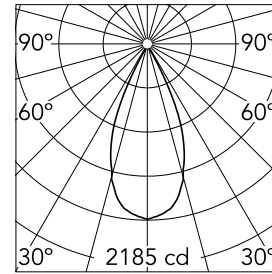

Main specifications

Lamp category	LED	Mountings	Wall
Power (W)	14W	Environment	Indoor dry location
CCT (K)	2700K		
CRI	90		
Net lumen (lm)	1063		

Optical

Lighting type	Direct
LED type	Power LED
Light distribution	Symmetric
Optical type	Wide flood
Beam angle (°)	45
Beam angle C90-270 (°)	45

Physical

Color	White	Spot diameter (mm)	56
Orientation	Adjustable		
Weight (kg)	0.67		
Tilt (°)	60		
Rotation (°)	180		

Note

Preliminary photometries.

C1 Mono Spot Wall Large Ø 56

Continuous current power supply
220/240V – 50/60Hz. Adjustable Current
300mA-13W / 350mA-15W / 400mA-18W
/ 450mA-20W / 500mA-22W / 550mA-
24W / 600mA-27W / 650mA-29W /
700mA-31W / 750mA-32W / 800mA-33W
/ 850mA-35W / 900mA-38W / 950mA-
40W / 1000/1050mA-42W
60.9162