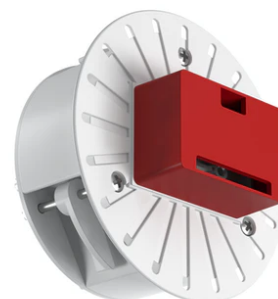

Ø82

Aluminum Mount for Surface Flush
Installation (wall)
08.0210.00

Continuous current power supply, 0/1-
10V dimmable, 220/240V – 50/60Hz,
300mA-16W / 350mA-18W / 400mA-21W
/ 500mA-27W / 600mA-32W / 650mA-
35W /
700/750/800/900/950/1000/1050mA-36W
60.9439

No Trim installation frame for wall
mounting.
08.0205.00