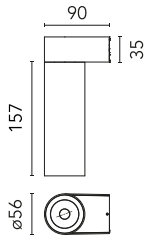

C1 Mono Spot Wall Large Ø 56

03.1233.DY - White

Adjustable luminaire with LED for indoor use, suitable for wall installation. The body can be extracted from the installation surface for 60° orientation on the vertical axis and 180° on the horizontal axis. Integrated Full cut-off optical group. The remote power supply (not included) must be placed in an accessible location.

Adjustable luminaire with LED for indoor use, suitable for wall installation. The body can be extracted from the installation surface for 60° orientation on the vertical axis and 180° on the horizontal axis. Integrated Full cut-off optical group. The remote power supply (not included) must be placed in an accessible location.

Main specifications

Lamp category	LED	Mountings	Wall
Power (W)	14W	Environment	Indoor dry location
CCT (K)	2700K		
CRI	90		
Net lumen (lm)	1063		

Optical

Lighting type	Direct
LED type	Power LED
Light distribution	Symmetric
Optical type	Wide flood
Beam angle (°)	45
Beam angle C90-270 (°)	45

Physical

Color	White	Spot diameter (mm)	56
Orientation	Adjustable		
Weight (kg)	0.67		
Tilt (°)	60		
Rotation (°)	180		

Note

Preliminary photometries.

C1 Mono Spot Wall Large Ø 56

Continuous current power supply
220/240V – 50/60Hz. Adjustable Current
300mA-13W / 350mA-15W / 400mA-18W
/ 450mA-20W / 500mA-22W / 550mA-
24W / 600mA-27W / 650mA-29W /
700mA-31W / 750mA-32W / 800mA-33W
/ 850mA-35W / 900mA-38W / 950mA-
40W / 1000/1050mA-42W
60.9162