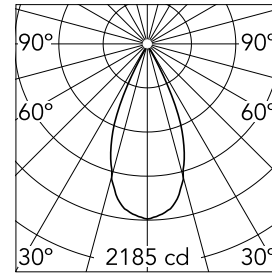

Optical

Lighting type	Direct
LED type	Power LED
Light distribution	Symmetric
Optical type	Wide flood
Beam angle (°)	45
Beam angle C90-270 (°)	45