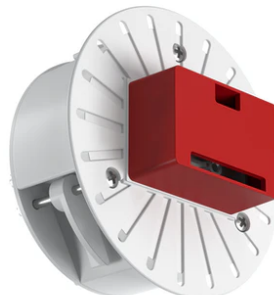

C1 Mono Spot Wall Large Ø 56

Continuous current power supply, 0/1-10V dimmable, 220/240V – 50/60Hz, 300mA-16W / 350mA-18W / 400mA-21W / 500mA-27W / 600mA-32W / 650mA-35W / 700/750/800/900/950/1000/1050mA-36W
60.9439

Continuous current supply source 240V – 50/60Hz with dimmable DALI 2, push dimming. 300mA-16W / 350mA-18W / 400mA-21W / 500mA-27W / 600mA-32W / 650mA-35W
700/750/800/900/950/1000/1050mA-38W
60.9186

Continuous current power supply of 20-40W, 110/240V – 50/60Hz. Power current selected through adjustable 350mA-18,5W / 400mA-21W / 500mA-26,5W / 600mA-31,5W / 650mA-34,5W / 700mA-37W / 750mA-39,5W / 800/850/900/950/1000/1050/1200 mA-40W switch
60.9276

Ø82
⚡

Continuous current power supply, dimmable Casambi 220/240V-50/60Hz, 300mA-16W / 350mA-18,5W / 400mA-21,5W / 450mA-24W / 500mA-27W / 600mA-32W / 650mA-35W / 700mA-36W / 750/800/900/1000/1050mA – 38W
60.9207

No Trim installation frame for wall mounting.
08.0205.00

Continuous current power supply 220/240V – 50/60Hz. Adjustable Current 300mA-13W / 350mA-15W / 400mA-18W / 450mA-20W / 500mA-22W / 550mA-24W / 600mA-27W / 650mA-29W / 700mA-31W / 750mA-32W / 800mA-33W / 850mA-35W / 900mA-38W / 950mA-40W / 1000/1050mA-42W
60.9162