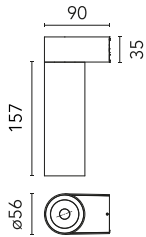

C1 Mono Spot Wall Large Ø 56

■ 03.1233.DR - Anthracite

Adjustable luminaire with LED for indoor use, suitable for wall installation. The body can be extracted from the installation surface for 60° orientation on the vertical axis and 180° on the horizontal axis. Integrated Full cut-off optical group. The remote power supply (not included) must be placed in an accessible location.

Adjustable luminaire with LED for indoor use, suitable for wall installation. The body can be extracted from the installation surface for 60° orientation on the vertical axis and 180° on the horizontal axis. Integrated Full cut-off optical group. The remote power supply (not included) must be placed in an accessible location.

Main specifications

Lamp category	LED	Mountings	Wall
Power (W)	14W	Environment	Indoor dry location
CCT (K)	2700K		
CRI	90		
Net lumen (lm)	1063		

Optical

Lighting type	Direct
LED type	Power LED
Light distribution	Symmetric
Optical type	Wide flood
Beam angle (°)	45
Beam angle C90-270 (°)	45

Beam Angle:	45°		
h(m)	E(lx)	D(m)	
1	2185	0.84	
2	546	1.68	
3	243	2.52	
4	137	3.35	
5	87	4.19	

Luminous flux luminaire
1063 lm

Electrical

Current (mA)	1200
Dimmable	Yes
Driver	Remote excluded
Emergency	Without
Insulation class	III

Physical

Color	Anthracite	Spot diameter (mm)	56
Orientation	Adjustable		
Weight (kg)	0.67		
Tilt (°)	60		
Rotation (°)	180