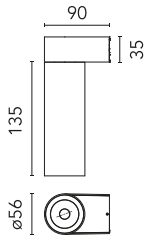

C1 Mono Spot Wall Large Ø 56

03.1232.DR - Anthracite

Adjustable luminaire with LED for indoor use, suitable for wall installation. The body can be extracted from the installation surface for 60° orientation on the vertical axis and 180° on the horizontal axis. Integrated Full cut-off optical group. The remote power supply (not included) must be placed in an accessible location.

Adjustable luminaire with LED for indoor use, suitable for wall installation. The body can be extracted from the installation surface for 60° orientation on the vertical axis and 180° on the horizontal axis. Integrated Full cut-off optical group. The remote power supply (not included) must be placed in an accessible location.

Main specifications

Lamp category	LED	Mountings	Wall
Power (W)	14W	Environment	Indoor dry location
CCT (K)	2700K		
CRI	90		
Net lumen (lm)	1043		

Optical

Lighting type	Direct
LED type	Power LED
Light distribution	Symmetric
Optical type	Flood
Beam angle (°)	34
Beam angle C90-270 (°)	34

Physical

Color	Anthracite	Spot diameter (mm)	56
Orientation	Adjustable		
Weight (kg)	0.67		
Tilt (°)	60		
Rotation (°)	180		

Note

Preliminary photometries.

C1 Mono Spot Wall Large Ø 56

Continuous current power supply, dimmable Casambi 220/240V-50/60Hz, 300mA-16W / 350mA-18,5W / 400mA-21,5W / 450mA-24W / 500mA-27W / 600mA-32W / 650mA-35W / 700mA-36W / 750/800/900/950/1000/1050/1200mA – 38W
60.9207