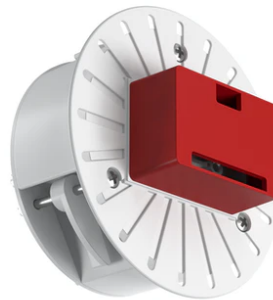

Ø96

No Trim installation frame for wall mounting.
08.0205.00