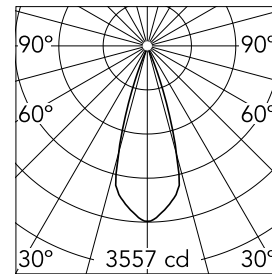

Main specifications

Lamp category	LED	Mountings	Wall
Power (W)	14W	Environment	Indoor dry location
CCT (K)	2700K		
CRI	90		
Net lumen (lm)	1043		

Optical

Lighting type	Direct
LED type	Power LED
Light distribution	Symmetric
Optical type	Flood
Beam angle (°)	34
Beam angle C90-270 (°)	34

Physical

Color	Anthracite	Spot diameter (mm)	56
Orientation	Adjustable		
Weight (kg)	0.67		
Tilt (°)	60		
Rotation (°)	180		

Note

Preliminary photometries.

C1 Mono Spot Wall Large Ø 56

Continuous current power supply, dimmable Casambi 220/240V-50/60Hz, 300mA-16W / 350mA-18,5W / 400mA-21,5W / 450mA-24W / 500mA-27W / 600mA-32W / 650mA-35W / 700mA-36W / 750/800/900/950/1000/1050/1200mA – 38W
60.9207