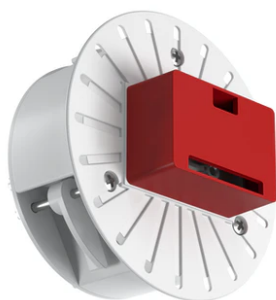

C1 Mono Spot Wall Large Ø 56

03.1231.DR - Anthracite

Adjustable luminaire with LED for indoor use, suitable for wall installation. The body can be extracted from the installation surface for 60° orientation on the vertical axis and 180° on the horizontal axis. Integrated Full cut-off optical group. The remote power supply (not included) must be placed in an accessible location.

Adjustable luminaire with LED for indoor use, suitable for wall installation. The body can be extracted from the installation surface for 60° orientation on the vertical axis and 180° on the horizontal axis. Integrated Full cut-off optical group. The remote power supply (not included) must be placed in an accessible location.

Beam Angle:	23°		
h(m)	E(lx)	D(m)	
1	7998	0.40	
2	1999	0.80	
3	889	1.20	
4	500	1.60	
5	320	2.00	

Luminous flux luminaire
1094 lm

Electrical

Current (mA)	1200
Dimmable	Yes
Driver	Remote excluded
Emergency	Without
Insulation class	III

Physical

Color	Anthracite	Spot diameter (mm)	56
Orientation	Adjustable		
Weight (kg)	0.67		
Tilt (°)	60		
Rotation (°)	180		

C1 Mono Spot Wall Large Ø 56

Ø82
⚡

No Trim installation frame for wall mounting.
08.0205.00