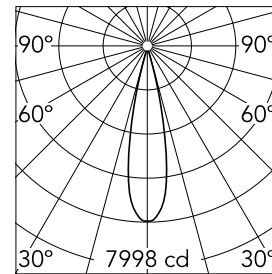

Main specifications

Lamp category	LED	Mountings	Wall
Power (W)	14W	Environment	Indoor dry location
CCT (K)	2700K		
CRI	90		
Net lumen (lm)	1094		

Optical

Lighting type	Direct
LED type	Power LED
Light distribution	Symmetric
Optical type	Medium
Beam angle (°)	23
Beam angle C90-270 (°)	23

Physical

Color	Anthracite	Spot diameter (mm)	56
Orientation	Adjustable		
Weight (kg)	0.67		
Tilt (°)	60		
Rotation (°)	180		

C1 Mono Spot Wall Large Ø 56

Ø82
⚡

No Trim installation frame for wall mounting.
08.0205.00