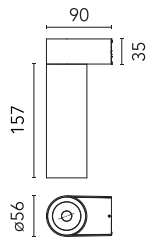

C1 Mono Spot Wall Large Ø 56

03.1231.DR - Anthracite

Adjustable luminaire with LED for indoor use, suitable for wall installation. The body can be extracted from the installation surface for 60° orientation on the vertical axis and 180° on the horizontal axis. Integrated Full cut-off optical group. The remote power supply (not included) must be placed in an accessible location.

Adjustable luminaire with LED for indoor use, suitable for wall installation. The body can be extracted from the installation surface for 60° orientation on the vertical axis and 180° on the horizontal axis. Integrated Full cut-off optical group. The remote power supply (not included) must be placed in an accessible location.

Main specifications

Lamp category	LED	Mountings	Wall
Power (W)	14W	Environment	Indoor dry location
CCT (K)	2700K		
CRI	90		
Net lumen (lm)	1094		

Optical

Lighting type	Direct
LED type	Power LED
Light distribution	Symmetric
Optical type	Medium
Beam angle (°)	23
Beam angle C90-270 (°)	23

Physical

Color	Anthracite	Spot diameter (mm)	56
Orientation	Adjustable		
Weight (kg)	0.67		
Tilt (°)	60		
Rotation (°)	180		

C1 Mono Spot Wall Large Ø 56

Ø82
⚡

No Trim installation frame for wall mounting.
08.0205.00