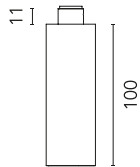

C1 Mono Spot Ceiling Small Ø 35

03.1226.DR - Anthracite

Adjustable luminaire with LED for indoor use, suitable for ceiling installation. The body can be extracted from the installation surface for 60° orientation on the vertical axis and 355° on the horizontal axis. Integrated Full cut-off optical group. The remote power supply (not included) must be placed in an accessible location.

Adjustable luminaire with LED for indoor use, suitable for ceiling installation. The body can be extracted from the installation surface for 60° orientation on the vertical axis and 355° on the horizontal axis. Integrated Full cut-off optical group. The remote power supply (not included) must be placed in an accessible location.

Main specifications

Lamp category	LED	Mountings	Ceiling
Power (W)	6W	Environment	Indoor dry location
CCT (K)	3000K		
CRI	90		
Net lumen (lm)	374		

Optical

Lighting type	Direct
LED type	Power LED
Light distribution	Symmetric
Optical type	Medium
Beam angle (°)	18
Beam angle C90-270 (°)	18

Beam Angle:	18°		
h(m)	E(lx)	D(m)	
1	2678	0.32	
2	669	0.65	
3	298	0.97	
4	167	1.30	
5	107	1.62	

Luminous flux luminaire
374 lm

Electrical

Current (mA)	500
Dimmable	Yes
Driver	Remote excluded
Emergency	Without
Insulation class	III

Physical

Color	Anthracite	Spot diameter (mm)	35
Orientation	Adjustable		
Weight (kg)	0.18		
Tilt (°)	60		
Rotation (°)	355		

Note

Preliminary photometries.