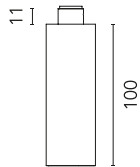

Main specifications

Lamp category	LED	Mountings	Ceiling
Power (W)	6W	Environment	Indoor dry location
CCT (K)	2700K		
CRI	90		
Net lumen (lm)	368		

Optical

Lighting type	Direct
LED type	Power LED
Light distribution	Symmetric
Optical type	Medium
Beam angle (°)	18
Beam angle C90-270 (°)	18

Physical

Color	Anthracite	Spot diameter (mm)	35
Orientation	Adjustable		
Weight (kg)	0.18		
Tilt (°)	60		
Rotation (°)	355		

C1 Mono Spot Ceiling Small Ø 35

Continuous current supply source 240V
– 50/60Hz with dimmable DALI 2, push
dimming. 300mA-16W / 350mA-18W /
400mA-21W / 500mA-27W / 600mA-32W
/ 650mA-35W
700/750/800/900/950/1000/1050mA-38W
60.9186