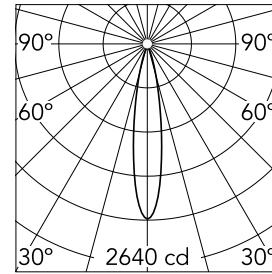

Main specifications

Lamp category	LED	Mountings	Ceiling
Power (W)	6W	Environment	Indoor dry location
CCT (K)	2700K		
CRI	90		
Net lumen (lm)	368		

Optical

Lighting type	Direct
LED type	Power LED
Light distribution	Symmetric
Optical type	Medium
Beam angle (°)	18
Beam angle C90-270 (°)	18