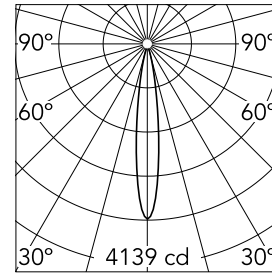

Main specifications

Lamp category	LED	Mountings	Ceiling
Power (W)	6W	Environment	Indoor dry location
CCT (K)	2700K		
CRI	90		
Net lumen (lm)	376		

Optical

Lighting type	Direct
LED type	Power LED
Light distribution	Symmetric
Optical type	Spot
Beam angle (°)	15
Beam angle C90-270 (°)	15