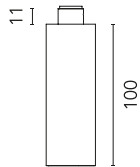

C1 Mono Spot Ceiling Small Ø 35

■ 03.1220.DR - Anthracite

Adjustable luminaire with LED for indoor use, suitable for ceiling installation. The body can be extracted from the installation surface for 60° orientation on the vertical axis and 355° on the horizontal axis. Integrated Full cut-off optical group. The remote power supply (not included) must be placed in an accessible location.

Main specifications

Lamp category	LED	Mountings	Ceiling
Power (W)	6W	Environment	Indoor dry location
CCT (K)	2700K		
CRI	90		
Net lumen (lm)	376		

Optical

Lighting type	Direct
LED type	Power LED
Light distribution	Symmetric
Optical type	Spot
Beam angle (°)	15
Beam angle C90-270 (°)	15

Physical

Color	Anthracite	Spot diameter (mm)	35
Orientation	Adjustable		
Weight (kg)	0.18		
Tilt (°)	60		
Rotation (°)	355		

Note

Preliminary photometries.

C1 Mono Spot Ceiling Small Ø 35

Non dimmable continuous current power supply. 15-30W, 220/240V -50/60Hz with power currents selected through adjustable switch. 350mA – 15W / 400mA – 17W / 450mA – 19W / 500mA – 22W / 550mA – 24W / 600mA – 26W / 650mA – 28W / 700mA – 30W no regulable
60.9592