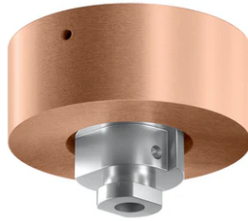

C1 Mono Spot Ceiling Large Ø 56

03.1256.DY - White

Adjustable luminaire with LED for indoor use, suitable for ceiling installation. The body can be extracted from the installation surface for 60° orientation on the vertical axis and 355° on the horizontal axis. Integrated Full cut-off optical group. The remote power supply (not included) must be placed in an accessible location.

Adjustable luminaire with LED for indoor use, suitable for ceiling installation. The body can be extracted from the installation surface for 60° orientation on the vertical axis and 355° on the horizontal axis. Integrated Full cut-off optical group. The remote power supply (not included) must be placed in an accessible location.

Main specifications

Lamp category	LED	Mountings	Ceiling
Power (W)	14W	Environment	Indoor dry location
CCT (K)	3000K		
CRI	90		
Net lumen (lm)	1158		

Optical

Lighting type	Direct
LED type	Power LED
Light distribution	Symmetric
Optical type	Medium
Beam angle (°)	23
Beam angle C90-270 (°)	23

Physical

Color	White	Spot diameter (mm)	56
Orientation	Adjustable		
Weight (kg)	0.46		
Tilt (°)	60		
Rotation (°)	355		

C1 Mono Spot Ceiling Large Ø 56

Coated aluminum mount for surface installation (ceiling)
08.0212.ER