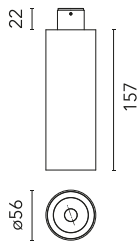

C1 Mono Spot Ceiling Large Ø 56

03.1256.DY - White

Adjustable luminaire with LED for indoor use, suitable for ceiling installation. The body can be extracted from the installation surface for 60° orientation on the vertical axis and 355° on the horizontal axis. Integrated Full cut-off optical group. The remote power supply (not included) must be placed in an accessible location.

Main specifications

Lamp category	LED	Mountings	Ceiling
Power (W)	14W	Environment	Indoor dry location
CCT (K)	3000K		
CRI	90		
Net lumen (lm)	1158		

Optical

Lighting type	Direct
LED type	Power LED
Light distribution	Symmetric
Optical type	Medium
Beam angle (°)	23
Beam angle C90-270 (°)	23

Physical

Color	White	Spot diameter (mm)	56
Orientation	Adjustable		
Weight (kg)	0.46		
Tilt (°)	60		
Rotation (°)	355		

C1 Mono Spot Ceiling Large Ø 56

Coated aluminum mount for surface installation (ceiling)
08.0212.ER