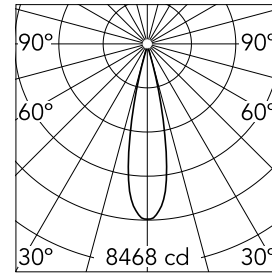

Main specifications

Lamp category	LED	Mountings	Ceiling
Power (W)	14W	Environment	Indoor dry location
CCT (K)	3000K		
CRI	90		
Net lumen (lm)	1158		

Optical

Lighting type	Direct
LED type	Power LED
Light distribution	Symmetric
Optical type	Medium
Beam angle (°)	23
Beam angle C90-270 (°)	23