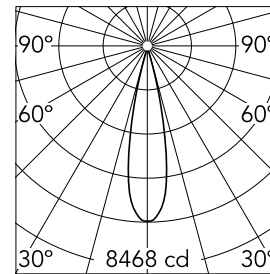

Main specifications

Lamp category	LED	Mountings	Ceiling
Power (W)	14W	Environment	Indoor dry location
CCT (K)	3000K		
CRI	90		
Net lumen (lm)	1158		

Optical

Lighting type	Direct
LED type	Power LED
Light distribution	Symmetric
Optical type	Medium
Beam angle (°)	23
Beam angle C90-270 (°)	23

Physical

Color	Anthracite	Spot diameter (mm)	56
Orientation	Adjustable		
Weight (kg)	0.46		
Tilt (°)	60		
Rotation (°)	355		

Note

Preliminary photometries.

C1 Mono Spot Ceiling Large Ø 56

Continuous current power supply, dimmable Casambi 220/240V-50/60Hz, 300mA-16W / 350mA-18,5W / 400mA-21,5W / 450mA-24W / 500mA-27W / 600mA-32W / 650mA-35W / 700mA-36W / 750/800/900/1000/1050mA – 38W
60.9207