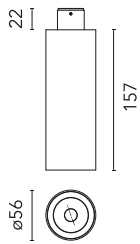

C1 Mono Spot Ceiling Large Ø 56

03.1256.DR - Anthracite

Adjustable luminaire with LED for indoor use, suitable for ceiling installation. The body can be extracted from the installation surface for 60° orientation on the vertical axis and 355° on the horizontal axis. Integrated Full cut-off optical group. The remote power supply (not included) must be placed in an accessible location.

Main specifications

Lamp category	LED	Mountings	Ceiling
Power (W)	14W	Environment	Indoor dry location
CCT (K)	3000K		
CRI	90		
Net lumen (lm)	1158		

Optical

Lighting type	Direct
LED type	Power LED
Light distribution	Symmetric
Optical type	Medium
Beam angle (°)	23
Beam angle C90-270 (°)	23

Physical

Color	Anthracite	Spot diameter (mm)	56
Orientation	Adjustable		
Weight (kg)	0.46		
Tilt (°)	60		
Rotation (°)	355		

Note

Preliminary photometries.

C1 Mono Spot Ceiling Large Ø 56

Continuous current power supply, dimmable Casambi 220/240V-50/60Hz, 300mA-16W / 350mA-18,5W / 400mA-21,5W / 450mA-24W / 500mA-27W / 600mA-32W / 650mA-35W / 700mA-36W / 750/800/900/1000/1050mA – 38W
60.9207