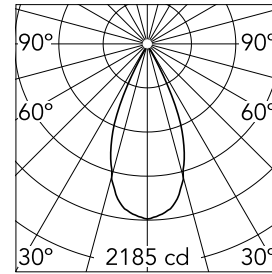

Main specifications

Lamp category	LED	Mountings	Ceiling
Power (W)	14W	Environment	Indoor dry location
CCT (K)	2700K		
CRI	90		
Net lumen (lm)	1063		

Optical

Lighting type	Direct
LED type	Power LED
Light distribution	Symmetric
Optical type	Wide flood
Beam angle (°)	45
Beam angle C90-270 (°)	45

Physical

Color	White	Spot diameter (mm)	56
Orientation	Adjustable		
Weight (kg)	0.46		
Tilt (°)	60		
Rotation (°)	355		

Note

Preliminary photometries.

C1 Mono Spot Ceiling Large Ø 56

Continuous current power supply, 0/1-10V dimmable, 220/240V – 50/60Hz, 300mA-16W / 350mA-18W / 400mA-21W / 500mA-27W / 600mA-32W / 650mA-35W / 700/750/800/900/950/1000/1050mA-36W 60.9439