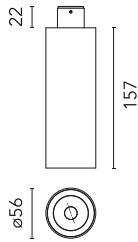

C1 Mono Spot Ceiling Large Ø 56

03.1253.DY - White

Adjustable luminaire with LED for indoor use, suitable for ceiling installation. The body can be extracted from the installation surface for 60° orientation on the vertical axis and 355° on the horizontal axis. Integrated Full cut-off optical group. The remote power supply (not included) must be placed in an accessible location.

Main specifications

Lamp category	LED	Mountings	Ceiling
Power (W)	14W	Environment	Indoor dry location
CCT (K)	2700K		
CRI	90		
Net lumen (lm)	1063		

Optical

Lighting type	Direct
LED type	Power LED
Light distribution	Symmetric
Optical type	Wide flood
Beam angle (°)	45
Beam angle C90-270 (°)	45

Physical

Color	White	Spot diameter (mm)	56
Orientation	Adjustable		
Weight (kg)	0.46		
Tilt (°)	60		
Rotation (°)	355		

Note

Preliminary photometries.

C1 Mono Spot Ceiling Large Ø 56

Continuous current power supply, 0/1-10V dimmable, 220/240V – 50/60Hz, 300mA-16W / 350mA-18W / 400mA-21W / 500mA-27W / 600mA-32W / 650mA-35W / 700/750/800/900/950/1000/1050mA-36W 60.9439