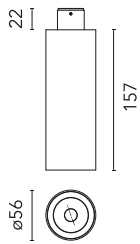

C1 Mono Spot Ceiling Large Ø 56

03.1251.DR - Anthracite

Adjustable luminaire with LED for indoor use, suitable for ceiling installation. The body can be extracted from the installation surface for 60° orientation on the vertical axis and 355° on the horizontal axis. Integrated Full cut-off optical group. The remote power supply (not included) must be placed in an accessible location.

Adjustable luminaire with LED for indoor use, suitable for ceiling installation. The body can be extracted from the installation surface for 60° orientation on the vertical axis and 355° on the horizontal axis. Integrated Full cut-off optical group. The remote power supply (not included) must be placed in an accessible location.

Main specifications

Lamp category	LED	Mountings	Ceiling
Power (W)	14W	Environment	Indoor dry location
CCT (K)	2700K		
CRI	90		
Net lumen (lm)	1094		

Optical

Lighting type	Direct
LED type	Power LED
Light distribution	Symmetric
Optical type	Medium
Beam angle (°)	23
Beam angle C90-270 (°)	23

Beam Angle:	23°		
h(m)	E(lx)	D(m)	
1	7998	0.40	
2	1999	0.80	
3	889	1.20	
4	500	1.60	
5	320	2.00	

Luminous flux luminaire
1094 lm

Electrical

Current (mA)	1200
Dimmable	Yes
Driver	Remote excluded
Emergency	Without
Insulation class	III

Physical

Color	Anthracite	Spot diameter (mm)	56
Orientation	Adjustable		
Weight (kg)	0.46		
Tilt (°)	60		
Rotation (°)	355		

Note

Preliminary photometries.