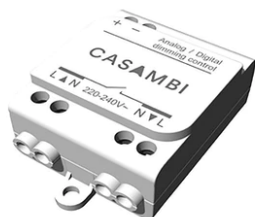

C1 Mono Spot Ceiling Large Ø 56

Casambi Controller 220-240V. Remote Installation
60.9392