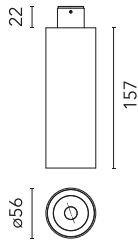

C1 Mono Spot Ceiling Large Ø 56

03.1250.DY - White

Adjustable luminaire with LED for indoor use, suitable for ceiling installation. The body can be extracted from the installation surface for 60° orientation on the vertical axis and 355° on the horizontal axis. Integrated Full cut-off optical group. The remote power supply (not included) must be placed in an accessible location.

Adjustable luminaire with LED for indoor use, suitable for ceiling installation. The body can be extracted from the installation surface for 60° orientation on the vertical axis and 355° on the horizontal axis. Integrated Full cut-off optical group. The remote power supply (not included) must be placed in an accessible location.

Main specifications

Lamp category	LED	Mountings	Ceiling
Power (W)	14W	Environment	Indoor dry location
CCT (K)	2700K		
CRI	90		
Net lumen (lm)	1070		

Optical

Lighting type	Direct
LED type	Power LED
Light distribution	Symmetric
Optical type	Spot
Beam angle (°)	14
Beam angle C90-270 (°)	14

Beam Angle:	14°		
h(m)	E(lx)	D(m)	
1	15302	0.24	
2	3825	0.48	
3	1700	0.72	
4	956	0.96	
5	612	1.20	

Luminous flux luminaire
1070 lm

Electrical

Current (mA)	1200
Dimmable	Yes
Driver	Remote excluded
Emergency	Without
Insulation class	III

Physical

Color	White	Spot diameter (mm)	56
Orientation	Adjustable		
Weight (kg)	0.46		
Tilt (°)	60		
Rotation (°)	355		

Note

Preliminary photometries.