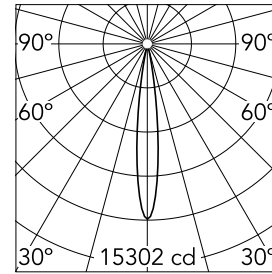

Main specifications

Lamp category	LED	Mountings	Ceiling
Power (W)	14W	Environment	Indoor dry location
CCT (K)	2700K		
CRI	90		
Net lumen (lm)	1070		

Optical

Lighting type	Direct
LED type	Power LED
Light distribution	Symmetric
Optical type	Spot
Beam angle (°)	14
Beam angle C90-270 (°)	14

Physical

Color	Anthracite	Spot diameter (mm)	56
Orientation	Adjustable		
Weight (kg)	0.46		
Tilt (°)	60		
Rotation (°)	355		

Note

Preliminary photometries.

C1 Mono Spot Ceiling Large Ø 56

Continuous current power supply of 20-40W, 110/240V – 50/60Hz. Power current selected through adjustable 350mA-18,5W / 400mA-21W / 500mA-26,5W / 600mA-31,5W / 650mA-34,5W / 700mA-37W / 750mA-39,5W / 800/850/900/950/1000/1050/1200 mA-40W switch
60.9276