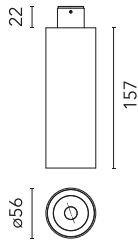

C1 Mono Spot Ceiling Large Ø 56

■ 03.1250.DR - Anthracite

Adjustable luminaire with LED for indoor use, suitable for ceiling installation. The body can be extracted from the installation surface for 60° orientation on the vertical axis and 355° on the horizontal axis. Integrated Full cut-off optical group. The remote power supply (not included) must be placed in an accessible location.

Main specifications

Lamp category	LED	Mountings	Ceiling
Power (W)	14W	Environment	Indoor dry location
CCT (K)	2700K		
CRI	90		
Net lumen (lm)	1070		

Optical

Lighting type	Direct
LED type	Power LED
Light distribution	Symmetric
Optical type	Spot
Beam angle (°)	14
Beam angle C90-270 (°)	14

Physical

Color	Anthracite	Spot diameter (mm)	56
Orientation	Adjustable		
Weight (kg)	0.46		
Tilt (°)	60		
Rotation (°)	355		

Note

Preliminary photometries.

C1 Mono Spot Ceiling Large Ø 56

Continuous current power supply of 20-40W, 110/240V – 50/60Hz. Power current selected through adjustable 350mA-18,5W / 400mA-21W / 500mA-26,5W / 600mA-31,5W / 650mA-34,5W / 700mA-37W / 750mA-39,5W / 800/850/900/950/1000/1050/1200 mA-40W switch
60.9276