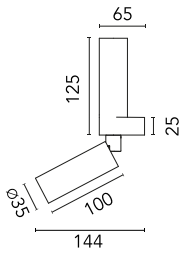

C1 Double Spot Wall Small Ø 35

03.1210.DY - White

Adjustable luminaire with LED for indoor use, suitable for wall installation. The lower part of the body can be extracted from the installation surface for 60° orientation on the vertical axis and 180° on the horizontal axis. Integrated Full cut-off optical group. Accessories included (up diffuser). The remote power supply (not included) must be placed...

Adjustable luminaire with LED for indoor use, suitable for wall installation. The lower part of the body can be extracted from the installation surface for 60° orientation on the vertical axis and 180° on the horizontal axis. Integrated Full cut-off optical group. Accessories included (up diffuser). The remote power supply (not included) must be placed in an accessible location.

Main specifications

Lamp category	LED	Mountings	Wall
Power (W)	12W	Environment	Indoor dry location
CCT (K)	2700K		
CRI	90		
Net lumen (lm)	753		

Optical

Lighting type	Indirect, Direct
LED type	Power LED
Light distribution	Symmetric
Optical type	Spot
Beam angle (°)	15
Beam angle C90-270 (°)	14

Physical

Color	White	Spot diameter (mm)	35
Orientation	Adjustable		
Weight (kg)	0.35		
Tilt (°)	60		
Rotation (°)	180		

Note

Preliminary photometries.

C1 Double Spot Wall Small Ø 35

Continuous current power supply, dimmable Casambi 220/240V-50/60Hz, 300mA-16W / 350mA-18,5W / 400mA-21,5W / 450mA-24W / 500mA-27W / 600mA-32W / 650mA-35W / 700mA-36W / 750/800/900/1000/1050mA – 38W
60.9207