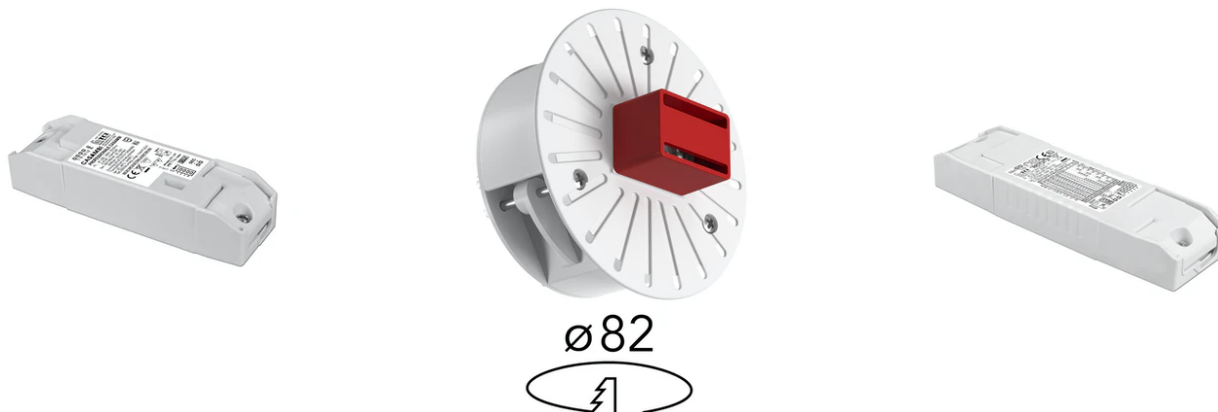

C1 Double Spot Wall Small Ø 35

03.1210.DY - White

Adjustable luminaire with LED for indoor use, suitable for wall installation. The lower part of the body can be extracted from the installation surface for 60° orientation on the vertical axis and 180° on the horizontal axis. Integrated Full cut-off optical group. Accessories included (up diffuser). The remote power supply (not included) must be placed...

Adjustable luminaire with LED for indoor use, suitable for wall installation. The lower part of the body can be extracted from the installation surface for 60° orientation on the vertical axis and 180° on the horizontal axis. Integrated Full cut-off optical group. Accessories included (up diffuser). The remote power supply (not included) must be placed in an accessible location.

Main specifications

Lamp category	LED	Mountings	Wall
Power (W)	12W	Environment	Indoor dry location
CCT (K)	2700K		
CRI	90		
Net lumen (lm)	753		

Optical

Lighting type	Indirect, Direct
LED type	Power LED
Light distribution	Symmetric
Optical type	Spot
Beam angle (°)	15
Beam angle C90-270 (°)	14

Physical

Color	White	Spot diameter (mm)	35
Orientation	Adjustable		
Weight (kg)	0.35		
Tilt (°)	60		
Rotation (°)	180		

Note

Preliminary photometries.

C1 Double Spot Wall Small Ø 35

Continuous current power supply, dimmable Casambi 220/240V-50/60Hz, 300mA-16W / 350mA-18,5W / 400mA-21,5W / 450mA-24W / 500mA-27W / 600mA-32W / 650mA-35W / 700mA-36W / 750/800/900/1000/1050mA – 38W
60.9207