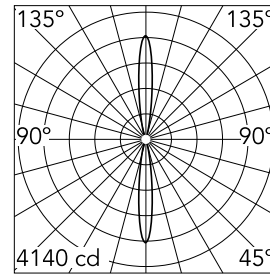

Main specifications

Lamp category	LED	Mountings	Wall
Power (W)	12W	Environment	Indoor dry location
CCT (K)	2700K		
CRI	90		
Net lumen (lm)	753		

Optical

Lighting type	Indirect, Direct
LED type	Power LED
Light distribution	Symmetric
Optical type	Spot
Beam angle (°)	15
Beam angle C90-270 (°)	14

Physical

Color	White	Spot diameter (mm)	35
Orientation	Adjustable		
Weight (kg)	0.35		
Tilt (°)	60		
Rotation (°)	180		

Note

Preliminary photometries.

C1 Double Spot Wall Small Ø 35

Continuous current power supply, dimmable Casambi 220/240V-50/60Hz, 300mA-16W / 350mA-18,5W / 400mA-21,5W / 450mA-24W / 500mA-27W / 600mA-32W / 650mA-35W / 700mA-36W / 750/800/900/1000/1050mA – 38W
60.9207