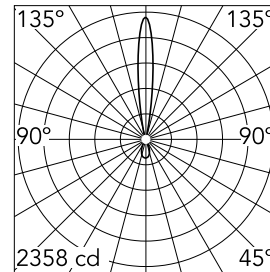

## C1 Double Spot Wall Large Ø 56

03.1248.DY - White

Adjustable luminaire with LED for indoor use, suitable for wall installation. The lower part of the body can be extracted from the installation surface for 60° orientation on the vertical axis and 180° on the horizontal axis. Integrated Full cut-off optical group. Accessories included (up diffuser). The remote power supply (not included) must be placed...

### Main specifications

<b>Lamp category</b>	LED	<b>Mountings</b>	Wall
<b>Power (W)</b>	28W	<b>Environment</b>	Indoor dry location
<b>CCT (K)</b>	3000K		
<b>CRI</b>	90		
<b>Net lumen (lm)</b>	2216		

### Optical

<b>Lighting type</b>	Indirect, Direct
<b>LED type</b>	Power LED
<b>Light distribution</b>	Symmetric
<b>Optical type</b>	Wide flood
<b>Beam angle (°)</b>	45
<b>Beam angle C90-270 (°)</b>	13

Beam Angle:	45°	
	h(m)	E(lx) D(m)
1	2358	0.84
2	589	1.68
3	261	2.52
4	146	3.35
5	95	4.19

### Physical

<b>Color</b>	White	<b>Spot diameter (mm)</b>	56
<b>Orientation</b>	Adjustable		
<b>Weight (kg)</b>	0.96		
<b>Tilt (°)</b>	60		
<b>Rotation (°)</b>	180		