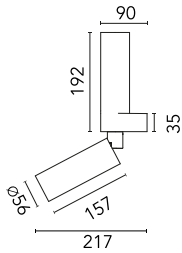

## C1 Double Spot Wall Large Ø 56

03.1248.DY - White

Adjustable luminaire with LED for indoor use, suitable for wall installation. The lower part of the body can be extracted from the installation surface for 60° orientation on the vertical axis and 180° on the horizontal axis. Integrated Full cut-off optical group. Accessories included (up diffuser). The remote power supply (not included) must be placed...

Adjustable luminaire with LED for indoor use, suitable for wall installation. The lower part of the body can be extracted from the installation surface for 60° orientation on the vertical axis and 180° on the horizontal axis. Integrated Full cut-off optical group. Accessories included (up diffuser). The remote power supply (not included) must be placed in an accessible location.

### Optical

<b>Lighting type</b>	Indirect, Direct
<b>LED type</b>	Power LED
<b>Light distribution</b>	Symmetric
<b>Optical type</b>	Wide flood
<b>Beam angle (°)</b>	45
<b>Beam angle C90-270 (°)</b>	13

Beam Angle:	45°	
	h(m)	E(lx) D(m)
1	2358	0.84
2	589	1.68
3	261	2.52
4	146	3.35
5	95	4.19

### Physical

<b>Color</b>	White	<b>Spot diameter (mm)</b>	56
<b>Orientation</b>	Adjustable		
<b>Weight (kg)</b>	0.96		
<b>Tilt (°)</b>	60		
<b>Rotation (°)</b>	180		