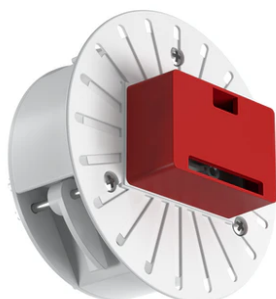

C1 Double Spot Wall Large Ø 56

Continuous current power supply
220/240V – 50/60Hz. Adjustable Current
300mA-13W / 350mA-15W / 400mA-18W
/ 450mA-20W / 500mA-22W / 550mA-
24W / 600mA-27W / 650mA-29W /
700mA-31W / 750mA-32W / 800mA-33W
/ 850mA-35W / 900mA-38W / 950mA-
40W / 1000/1050mA-42W
60.9162

Continuous current supply source 240V
– 50/60Hz with dimmable DALI 2, push
dimming. 300mA-16W / 350mA-18W /
400mA-21W / 500mA-27W / 600mA-32W
/ 650mA-35W
700/750/800/900/950/1000/1050mA-38W
60.9186

Casambi Controller 220-240V. Remote
Installation
60.9392

Ø82

No Trim installation frame for wall
mounting.
08.0226.00

Continuous current power supply, 0/1-
10V dimmable, 220/240V – 50/60Hz,
300mA-16W / 350mA-18W / 400mA-21W
/ 500mA-27W / 600mA-32W / 650mA-
35W /
700/750/800/900/950/1000/1050mA-36W
60.9439

Aluminum Mount for Surface Flush
Installation (wall) Double
08.0254.00