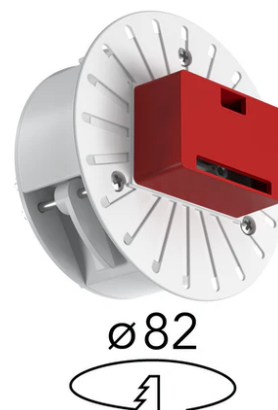

C1 Double Spot Wall Large Ø 56

■ 03.1248.DR - Anthracite

Adjustable luminaire with LED for indoor use, suitable for wall installation. The lower part of the body can be extracted from the installation surface for 60° orientation on the vertical axis and 180° on the horizontal axis. Integrated Full cut-off optical group. Accessories integrated (up diffuser). The remote power supply (not included) must be placed...

Adjustable luminaire with LED for indoor use, suitable for wall installation. The lower part of the body can be extracted from the installation surface for 60° orientation on the vertical axis and 180° on the horizontal axis. Integrated Full cut-off optical group. Accessories integrated (up diffuser). The remote power supply (not included) must be placed in an accessible location.

Physical

Color	Anthracite	Spot diameter (mm)	56
Orientation	Adjustable		
Weight (kg)	0.96		
Tilt (°)	60		
Rotation (°)	180		

Note

Photometric data without up diffuser.

C1 Double Spot Wall Large Ø 56

Casambi Controller 220-240V. Remote Installation
60.9392

Aluminum Mount for Surface Flush Installation (wall) Double
08.0254.00

No Trim installation frame for wall mounting.
08.0226.00

Continuous current power supply 220/240V – 50/60Hz. Adjustable Current
300mA-13W / 350mA-15W / 400mA-18W / 450mA-20W / 500mA-22W / 550mA-24W / 600mA-27W / 650mA-29W / 700mA-31W / 750mA-32W / 800mA-33W / 850mA-35W / 900mA-38W / 950mA-40W / 1000/1050mA-42W
60.9162