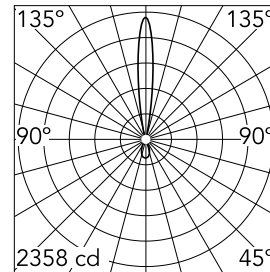

Main specifications

Lamp category	LED	Mountings	Wall
Power (W)	28W	Environment	Indoor dry location
CCT (K)	3000K		
CRI	90		
Net lumen (lm)	2216		

Optical

Lighting type	Indirect, Direct
LED type	Power LED
Light distribution	Symmetric
Optical type	Wide flood
Beam angle (°)	45
Beam angle C90-270 (°)	13

Physical

Color	Anthracite	Spot diameter (mm)	56
Orientation	Adjustable		
Weight (kg)	0.96		
Tilt (°)	60		
Rotation (°)	180		

Note

Photometric data without up diffuser.

C1 Double Spot Wall Large Ø 56

Casambi Controller 220-240V. Remote Installation
60.9392