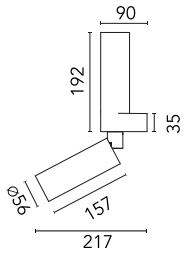

C1 Double Spot Wall Large Ø 56

■ 03.1248.DR - Anthracite

Adjustable luminaire with LED for indoor use, suitable for wall installation. The lower part of the body can be extracted from the installation surface for 60° orientation on the vertical axis and 180° on the horizontal axis. Integrated Full cut-off optical group. Accessories integrated (up diffuser). The remote power supply (not included) must be placed...

Adjustable luminaire with LED for indoor use, suitable for wall installation. The lower part of the body can be extracted from the installation surface for 60° orientation on the vertical axis and 180° on the horizontal axis. Integrated Full cut-off optical group. Accessories integrated (up diffuser). The remote power supply (not included) must be placed in an accessible location.

Main specifications

Lamp category	LED	Mountings	Wall
Power (W)	28W	Environment	Indoor dry location
CCT (K)	3000K		
CRI	90		
Net lumen (lm)	2216		

Optical

Lighting type	Indirect, Direct
LED type	Power LED
Light distribution	Symmetric
Optical type	Wide flood
Beam angle (°)	45
Beam angle C90-270 (°)	13

Physical

Color	Anthracite	Spot diameter (mm)	56
Orientation	Adjustable		
Weight (kg)	0.96		
Tilt (°)	60		
Rotation (°)	180		

Note

Photometric data without up diffuser.

C1 Double Spot Wall Large Ø 56

Casambi Controller 220-240V. Remote Installation
60.9392