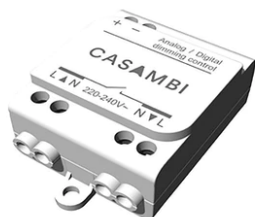

C1 Double Spot Wall Large Ø 56

■ 03.1248.DR - Anthracite

Adjustable luminaire with LED for indoor use, suitable for wall installation. The lower part of the body can be extracted from the installation surface for 60° orientation on the vertical axis and 180° on the horizontal axis. Integrated Full cut-off optical group. Accessories integrated (up diffuser). The remote power supply (not included) must be placed...

Adjustable luminaire with LED for indoor use, suitable for wall installation. The lower part of the body can be extracted from the installation surface for 60° orientation on the vertical axis and 180° on the horizontal axis. Integrated Full cut-off optical group. Accessories integrated (up diffuser). The remote power supply (not included) must be placed in an accessible location.

Main specifications

Lamp category	LED	Mountings	Wall
Power (W)	28W	Environment	Indoor dry location
CCT (K)	3000K		
CRI	90		
Net lumen (lm)	2216		

Optical

Lighting type	Indirect, Direct
LED type	Power LED
Light distribution	Symmetric
Optical type	Wide flood
Beam angle (°)	45
Beam angle C90-270 (°)	13

Physical

Color	Anthracite	Spot diameter (mm)	56
Orientation	Adjustable		
Weight (kg)	0.96		
Tilt (°)	60		
Rotation (°)	180		

Note

Photometric data without up diffuser.

C1 Double Spot Wall Large Ø 56

Casambi Controller 220-240V. Remote Installation
60.9392