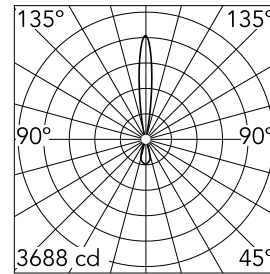

C1 Double Spot Wall Large Ø 56

03.1247.DY - White

Adjustable luminaire with LED for indoor use, suitable for wall installation. The lower part of the body can be extracted from the installation surface for 60° orientation on the vertical axis and 180° on the horizontal axis. Integrated Full cut-off optical group. Accessories included (up diffuser). The remote power supply (not included) must be placed...

Main specifications

Lamp category	LED	Mountings	Wall
Power (W)	28W	Environment	Indoor dry location
CCT (K)	3000K		
CRI	90		
Net lumen (lm)	2150		

Optical

Lighting type	Indirect, Direct
LED type	Power LED
Light distribution	Symmetric
Optical type	Flood
Beam angle (°)	34
Beam angle C90-270 (°)	13

Physical

Color	White	Spot diameter (mm)	56
Orientation	Adjustable		
Weight (kg)	0.96		
Tilt (°)	60		
Rotation (°)	180		

Note

Preliminary photometries.

C1 Double Spot Wall Large Ø 56

Ø82
⚡

No Trim installation frame for wall mounting.
08.0226.00