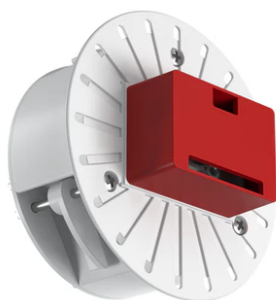

C1 Double Spot Wall Large Ø 56

03.1247.DY - White

Adjustable luminaire with LED for indoor use, suitable for wall installation. The lower part of the body can be extracted from the installation surface for 60° orientation on the vertical axis and 180° on the horizontal axis. Integrated Full cut-off optical group. Accessories included (up diffuser). The remote power supply (not included) must be placed...

Adjustable luminaire with LED for indoor use, suitable for wall installation. The lower part of the body can be extracted from the installation surface for 60° orientation on the vertical axis and 180° on the horizontal axis. Integrated Full cut-off optical group. Accessories included (up diffuser). The remote power supply (not included) must be placed in an accessible location.

Beam Angle: 34°

h(m)	E(lx)	D(m)
1	3688	0.61
2	922	1.22
3	411	1.83
4	230	2.43
5	148	3.04

Luminous flux luminaire
2150 lm

Electrical

Current (mA)	1200
Dimmable	Yes
Driver	Remote excluded
Emergency	Without
Insulation class	III

Physical

Color	White	Spot diameter (mm)	56
Orientation	Adjustable		
Weight (kg)	0.96		
Tilt (°)	60		
Rotation (°)	180		

Note

Preliminary photometries.

C1 Double Spot Wall Large Ø 56

Ø82
⚡

No Trim installation frame for wall mounting.
08.0226.00