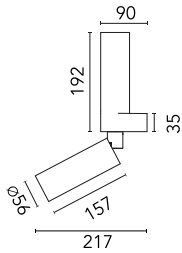

C1 Double Spot Wall Large Ø 56

03.1247.DY - White

Adjustable luminaire with LED for indoor use, suitable for wall installation. The lower part of the body can be extracted from the installation surface for 60° orientation on the vertical axis and 180° on the horizontal axis. Integrated Full cut-off optical group. Accessories included (up diffuser). The remote power supply (not included) must be placed...

Adjustable luminaire with LED for indoor use, suitable for wall installation. The lower part of the body can be extracted from the installation surface for 60° orientation on the vertical axis and 180° on the horizontal axis. Integrated Full cut-off optical group. Accessories included (up diffuser). The remote power supply (not included) must be placed in an accessible location.

Main specifications

Lamp category	LED	Mountings	Wall
Power (W)	28W	Environment	Indoor dry location
CCT (K)	3000K		
CRI	90		
Net lumen (lm)	2150		

Optical

Lighting type	Indirect, Direct
LED type	Power LED
Light distribution	Symmetric
Optical type	Flood
Beam angle (°)	34
Beam angle C90-270 (°)	13

Physical

Color	White	Spot diameter (mm)	56
Orientation	Adjustable		
Weight (kg)	0.96		
Tilt (°)	60		
Rotation (°)	180		

Note

Preliminary photometries.

C1 Double Spot Wall Large Ø 56

Ø82
⚡

No Trim installation frame for wall mounting.
08.0226.00