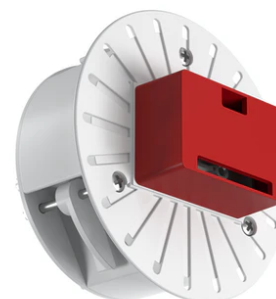

Ø82

Continuous current supply source 240V – 50/60Hz with dimmable DALI 2, push dimming. 300mA-16W / 350mA-18W / 400mA-21W / 500mA-27W / 600mA-32W / 650mA-35W / 700/750/800/900/950/1000/1050mA-38W
60.9186

Casambi Controller 220-240V. Remote Installation
60.9392

No Trim installation frame for wall mounting.
08.0226.00