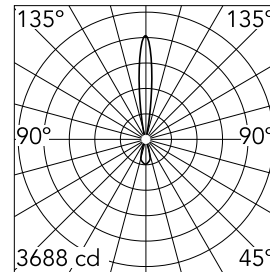

Main specifications

Lamp category	LED	Mountings	Wall
Power (W)	28W	Environment	Indoor dry location
CCT (K)	3000K		
CRI	90		
Net lumen (lm)	2150		

Optical

Lighting type	Indirect, Direct
LED type	Power LED
Light distribution	Symmetric
Optical type	Flood
Beam angle (°)	34
Beam angle C90-270 (°)	13

Physical

Color	Anthracite	Spot diameter (mm)	56
Orientation	Adjustable		
Weight (kg)	0.96		
Tilt (°)	60		
Rotation (°)	180		

Note

Preliminary photometries.

C1 Double Spot Wall Large Ø 56

Continuous current power supply, dimmable Casambi 220/240V-50/60Hz, 300mA-16W / 350mA-18,5W / 400mA-21,5W / 450mA-24W / 500mA-27W / 600mA-32W / 650mA-35W / 700mA-36W / 750/800/900/1000/1050mA – 38W
60.9207