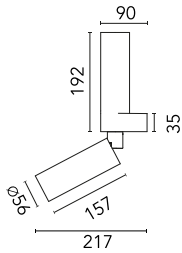

C1 Double Spot Wall Large Ø 56

■ 03.1247.DR - Anthracite

Adjustable luminaire with LED for indoor use, suitable for wall installation. The lower part of the body can be extracted from the installation surface for 60° orientation on the vertical axis and 180° on the horizontal axis. Integrated Full cut-off optical group. Accessories included (up diffuser). The remote power supply (not included) must be placed...

Adjustable luminaire with LED for indoor use, suitable for wall installation. The lower part of the body can be extracted from the installation surface for 60° orientation on the vertical axis and 180° on the horizontal axis. Integrated Full cut-off optical group. Accessories included (up diffuser). The remote power supply (not included) must be placed in an accessible location.

Main specifications

Lamp category	LED	Mountings	Wall
Power (W)	28W	Environment	Indoor dry location
CCT (K)	3000K		
CRI	90		
Net lumen (lm)	2150		

Optical

Lighting type	Indirect, Direct
LED type	Power LED
Light distribution	Symmetric
Optical type	Flood
Beam angle (°)	34
Beam angle C90-270 (°)	13

Physical

Color	Anthracite	Spot diameter (mm)	56
Orientation	Adjustable		
Weight (kg)	0.96		
Tilt (°)	60		
Rotation (°)	180		

Note

Preliminary photometries.

C1 Double Spot Wall Large Ø 56

Continuous current power supply, dimmable Casambi 220/240V-50/60Hz, 300mA-16W / 350mA-18,5W / 400mA-21,5W / 450mA-24W / 500mA-27W / 600mA-32W / 650mA-35W / 700mA-36W / 750/800/900/1000/1050mA – 38W
60.9207