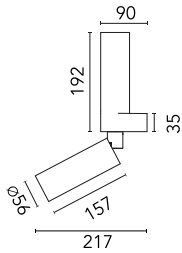

C1 Double Spot Wall Large Ø 56

■ 03.1246.DR - Anthracite

Adjustable luminaire with LED for indoor use, suitable for wall installation. The lower part of the body can be extracted from the installation surface for 60° orientation on the vertical axis and 180° on the horizontal axis. Integrated Full cut-off optical group. Accessories included (up diffuser). The remote power supply (not included) must be placed...

Adjustable luminaire with LED for indoor use, suitable for wall installation. The lower part of the body can be extracted from the installation surface for 60° orientation on the vertical axis and 180° on the horizontal axis. Integrated Full cut-off optical group. Accessories included (up diffuser). The remote power supply (not included) must be placed in an accessible location.

Main specifications

Lamp category	LED	Mountings	Wall
Power (W)	28W	Environment	Indoor dry location
CCT (K)	3000K		
CRI	90		
Net lumen (lm)	2228		

Optical

Lighting type	Indirect, Direct
LED type	Power LED
Light distribution	Symmetric
Optical type	Medium
Beam angle (°)	23
Beam angle C90-270 (°)	13

Beam Angle: 23°

	h(m)	E(lx)	D(m)
1	8237	0.40	
2	2059	0.80	
3	916	1.20	
4	515	1.60	
5	330	2.00	

Luminous flux luminaire
2228 lm

Electrical

Current (mA)	1200
Dimmable	Yes
Driver	Remote excluded
Emergency	Without
Insulation class	III

Physical

Color	Anthracite	Spot diameter (mm)	56
Orientation	Adjustable		
Weight (kg)	0.96		
Tilt (°)	60		
Rotation (°)	180		

Note

Preliminary photometries.