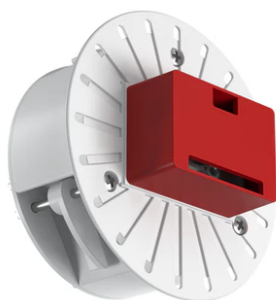

C1 Double Spot Wall Large Ø 56

Ø82
⚡