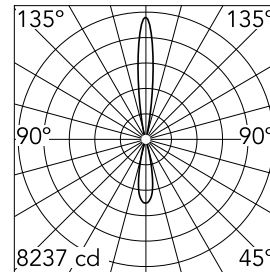

### Optical

<b>Lighting type</b>	Indirect, Direct
<b>LED type</b>	Power LED
<b>Light distribution</b>	Symmetric
<b>Optical type</b>	Medium
<b>Beam angle (°)</b>	23
<b>Beam angle C90-270 (°)</b>	13

Beam Angle: 23°

### Physical

<b>Color</b>	Anthracite	<b>Spot diameter (mm)</b>	56
<b>Orientation</b>	Adjustable		
<b>Weight (kg)</b>	0.96		
<b>Tilt (°)</b>	60		
<b>Rotation (°)</b>	180		