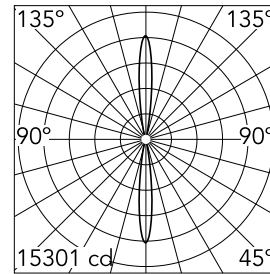

Main specifications

Lamp category	LED	Mountings	Wall
Power (W)	28W	Environment	Indoor dry location
CCT (K)	3000K		
CRI	90		
Net lumen (lm)	2139		

Optical

Lighting type	Indirect, Direct
LED type	Power LED
Light distribution	Symmetric
Optical type	Spot
Beam angle (°)	14
Beam angle C90-270 (°)	13

Physical

Color	White	Spot diameter (mm)	56
Orientation	Adjustable		
Weight (kg)	0.96		
Tilt (°)	60		
Rotation (°)	180		

Note

Preliminary photometries.

C1 Double Spot Wall Large Ø 56

Continuous current power supply
220/240V – 50/60Hz. Adjustable Current
300mA-13W / 350mA-15W / 400mA-18W
/ 450mA-20W / 500mA-22W / 550mA-
24W / 600mA-27W / 650mA-29W /
700mA-31W / 750mA-32W / 800mA-33W
/ 850mA-35W / 900mA-38W / 950mA-
40W / 1000/1050mA-42W
60.9162