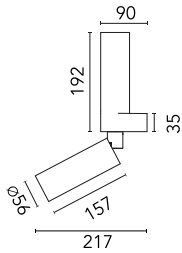

C1 Double Spot Wall Large Ø 56

03.1245.DY - White

Adjustable luminaire with LED for indoor use, suitable for wall installation. The lower part of the body can be extracted from the installation surface for 60° orientation on the vertical axis and 180° on the horizontal axis. Integrated Full cut-off optical group. Accessories included (up diffuser). The remote power supply (not included) must be placed...

Adjustable luminaire with LED for indoor use, suitable for wall installation. The lower part of the body can be extracted from the installation surface for 60° orientation on the vertical axis and 180° on the horizontal axis. Integrated Full cut-off optical group. Accessories included (up diffuser). The remote power supply (not included) must be placed in an accessible location.

Main specifications

Lamp category	LED	Mountings	Wall
Power (W)	28W	Environment	Indoor dry location
CCT (K)	3000K		
CRI	90		
Net lumen (lm)	2139		

Optical

Lighting type	Indirect, Direct
LED type	Power LED
Light distribution	Symmetric
Optical type	Spot
Beam angle (°)	14
Beam angle C90-270 (°)	13

Physical

Color	White	Spot diameter (mm)	56
Orientation	Adjustable		
Weight (kg)	0.96		
Tilt (°)	60		
Rotation (°)	180		

Note

Preliminary photometries.

C1 Double Spot Wall Large Ø 56

Continuous current power supply
220/240V – 50/60Hz. Adjustable Current
300mA-13W / 350mA-15W / 400mA-18W
/ 450mA-20W / 500mA-22W / 550mA-
24W / 600mA-27W / 650mA-29W /
700mA-31W / 750mA-32W / 800mA-33W
/ 850mA-35W / 900mA-38W / 950mA-
40W / 1000/1050mA-42W
60.9162