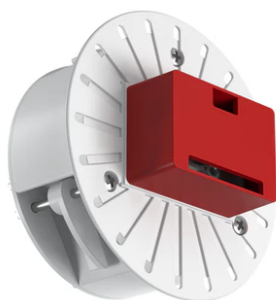

C1 Double Spot Wall Large Ø 56

03.1243.DY - White

Adjustable luminaire with LED for indoor use, suitable for wall installation. The lower part of the body can be extracted from the installation surface for 60° orientation on the vertical axis and 180° on the horizontal axis. Integrated Full cut-off optical group. Accessories included (up diffuser). The remote power supply (not included) must be placed...

Adjustable luminaire with LED for indoor use, suitable for wall installation. The lower part of the body can be extracted from the installation surface for 60° orientation on the vertical axis and 180° on the horizontal axis. Integrated Full cut-off optical group. Accessories included (up diffuser). The remote power supply (not included) must be placed in an accessible location.

Beam Angle:	45°	
	h(m)	E(lx) D(m)
1	2186	0.84
2	546	1.68
3	243	2.52
4	136	3.35
5	87	4.19

Luminous flux luminaire
2132 lm

Electrical

Current (mA)	1200
Dimmable	Yes
Driver	Remote excluded
Emergency	Without
Insulation class	III

Physical

Color	White	Spot diameter (mm)	56
Orientation	Adjustable		
Weight (kg)	0.96		
Tilt (°)	60		
Rotation (°)	180		

Note

Preliminary photometries.

C1 Double Spot Wall Large Ø 56

No Trim installation frame for wall mounting.
08.0226.00