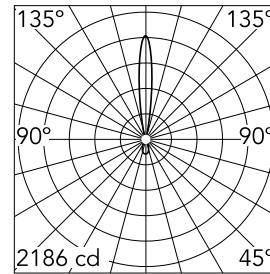

C1 Double Spot Wall Large Ø 56

03.1243.DY - White

Adjustable luminaire with LED for indoor use, suitable for wall installation. The lower part of the body can be extracted from the installation surface for 60° orientation on the vertical axis and 180° on the horizontal axis. Integrated Full cut-off optical group. Accessories included (up diffuser). The remote power supply (not included) must be placed...

Main specifications

Lamp category	LED	Mountings	Wall
Power (W)	28W	Environment	Indoor dry location
CCT (K)	2700K		
CRI	90		
Net lumen (lm)	2132		

Optical

Lighting type	Indirect, Direct
LED type	Power LED
Light distribution	Symmetric
Optical type	Wide flood
Beam angle (°)	45
Beam angle C90-270 (°)	13

Physical

Color	White	Spot diameter (mm)	56
Orientation	Adjustable		
Weight (kg)	0.96		
Tilt (°)	60		
Rotation (°)	180		

Note

Preliminary photometries.

C1 Double Spot Wall Large Ø 56

No Trim installation frame for wall mounting.
08.0226.00