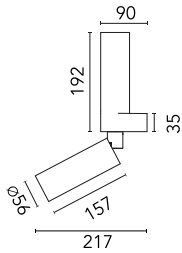

C1 Double Spot Wall Large Ø 56

03.1243.DY - White

Adjustable luminaire with LED for indoor use, suitable for wall installation. The lower part of the body can be extracted from the installation surface for 60° orientation on the vertical axis and 180° on the horizontal axis. Integrated Full cut-off optical group. Accessories included (up diffuser). The remote power supply (not included) must be placed...

Adjustable luminaire with LED for indoor use, suitable for wall installation. The lower part of the body can be extracted from the installation surface for 60° orientation on the vertical axis and 180° on the horizontal axis. Integrated Full cut-off optical group. Accessories included (up diffuser). The remote power supply (not included) must be placed in an accessible location.

Main specifications

Lamp category	LED	Mountings	Wall
Power (W)	28W	Environment	Indoor dry location
CCT (K)	2700K		
CRI	90		
Net lumen (lm)	2132		

Optical

Lighting type	Indirect, Direct
LED type	Power LED
Light distribution	Symmetric
Optical type	Wide flood
Beam angle (°)	45
Beam angle C90-270 (°)	13

Physical

Color	White	Spot diameter (mm)	56
Orientation	Adjustable		
Weight (kg)	0.96		
Tilt (°)	60		
Rotation (°)	180		

Note

Preliminary photometries.

C1 Double Spot Wall Large Ø 56

No Trim installation frame for wall mounting.
08.0226.00