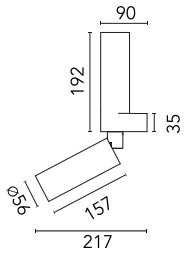

C1 Double Spot Wall Large Ø 56

■ 03.1241.DY - White

Adjustable luminaire with LED for indoor use, suitable for wall installation. The lower part of the body can be extracted from the installation surface for 60° orientation on the vertical axis and 180° on the horizontal axis. Integrated Full cut-off optical group. Accessories integrated (up diffuser). The remote power supply (not included) must be placed...

Adjustable luminaire with LED for indoor use, suitable for wall installation. The lower part of the body can be extracted from the installation surface for 60° orientation on the vertical axis and 180° on the horizontal axis. Integrated Full cut-off optical group. Accessories integrated (up diffuser). The remote power supply (not included) must be placed in an accessible location.

Main specifications

Lamp category	LED	Mountings	Wall
Power (W)	28W	Environment	Indoor dry location
CCT (K)	2700K		
CRI	90		
Net lumen (lm)	2163		

Optical

Lighting type	Indirect, Direct
LED type	Power LED
Light distribution	Symmetric
Optical type	Medium
Beam angle (°)	23
Beam angle C90-270 (°)	13

Physical

Color	White	Spot diameter (mm)	56
Orientation	Adjustable		
Weight (kg)	0.96		
Tilt (°)	60		
Rotation (°)	180		

Note

Photometric data without up diffuser.

C1 Double Spot Wall Large Ø 56

Aluminum Mount for Surface Flush Installation (wall) Double
08.0254.00