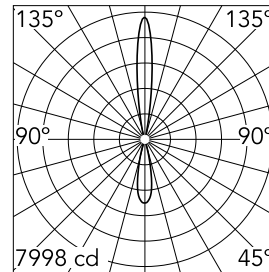

C1 Double Spot Wall Large Ø 56

■ 03.1241.DY - White

Adjustable luminaire with LED for indoor use, suitable for wall installation. The lower part of the body can be extracted from the installation surface for 60° orientation on the vertical axis and 180° on the horizontal axis. Integrated Full cut-off optical group. Accessories integrated (up diffuser). The remote power supply (not included) must be placed...

Main specifications

Lamp category	LED	Mountings	Wall
Power (W)	28W	Environment	Indoor dry location
CCT (K)	2700K		
CRI	90		
Net lumen (lm)	2163		

Optical

Lighting type	Indirect, Direct
LED type	Power LED
Light distribution	Symmetric
Optical type	Medium
Beam angle (°)	23
Beam angle C90-270 (°)	13

Physical

Color	White	Spot diameter (mm)	56
Orientation	Adjustable		
Weight (kg)	0.96		
Tilt (°)	60		
Rotation (°)	180		

Note

Photometric data without up diffuser.

C1 Double Spot Wall Large Ø 56

Aluminum Mount for Surface Flush Installation (wall) Double
08.0254.00