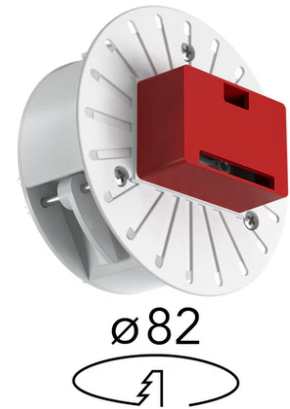

No Trim installation frame for wall mounting.
08.0226.00