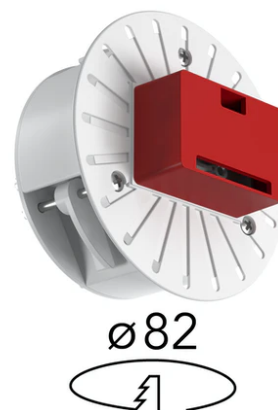

C1 Double Spot Wall Large Ø 56

■ 03.1241.DR - Anthracite

Adjustable luminaire with LED for indoor use, suitable for wall installation. The lower part of the body can be extracted from the installation surface for 60° orientation on the vertical axis and 180° on the horizontal axis. Integrated Full cut-off optical group. Accessories integrated (up diffuser). The remote power supply (not included) must be placed...

Adjustable luminaire with LED for indoor use, suitable for wall installation. The lower part of the body can be extracted from the installation surface for 60° orientation on the vertical axis and 180° on the horizontal axis. Integrated Full cut-off optical group. Accessories integrated (up diffuser). The remote power supply (not included) must be placed in an accessible location.

Physical

Color	Anthracite	Spot diameter (mm)	56
Orientation	Adjustable		
Weight (kg)	0.96		
Tilt (°)	60		
Rotation (°)	180		

Note

Photometric data without up diffuser.

C1 Double Spot Wall Large Ø 56

Casambi Controller 220-240V. Remote Installation
60.9392

Aluminum Mount for Surface Flush Installation (wall) Double
08.0254.00

No Trim installation frame for wall mounting.
08.0226.00

Continuous current power supply 220/240V – 50/60Hz. Adjustable Current
300mA-13W / 350mA-15W / 400mA-18W / 450mA-20W / 500mA-22W / 550mA-24W / 600mA-27W / 650mA-29W / 700mA-31W / 750mA-32W / 800mA-33W / 850mA-35W / 900mA-38W / 950mA-40W / 1000/1050mA-42W
60.9162