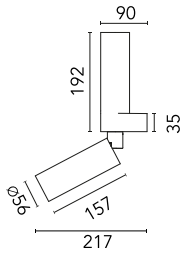

C1 Double Spot Wall Large Ø 56

■ 03.1241.DR - Anthracite

Adjustable luminaire with LED for indoor use, suitable for wall installation. The lower part of the body can be extracted from the installation surface for 60° orientation on the vertical axis and 180° on the horizontal axis. Integrated Full cut-off optical group. Accessories integrated (up diffuser). The remote power supply (not included) must be placed...

Adjustable luminaire with LED for indoor use, suitable for wall installation. The lower part of the body can be extracted from the installation surface for 60° orientation on the vertical axis and 180° on the horizontal axis. Integrated Full cut-off optical group. Accessories integrated (up diffuser). The remote power supply (not included) must be placed in an accessible location.

Main specifications

Lamp category	LED	Mountings	Wall
Power (W)	28W	Environment	Indoor dry location
CCT (K)	2700K		
CRI	90		
Net lumen (lm)	2163		

Optical

Lighting type	Indirect, Direct
LED type	Power LED
Light distribution	Symmetric
Optical type	Medium
Beam angle (°)	23
Beam angle C90-270 (°)	13

Physical

Color	Anthracite	Spot diameter (mm)	56
Orientation	Adjustable		
Weight (kg)	0.96		
Tilt (°)	60		
Rotation (°)	180		

Note

Photometric data without up diffuser.

C1 Double Spot Wall Large Ø 56

Casambi Controller 220-240V. Remote Installation
60.9392