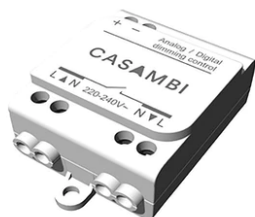

C1 Double Spot Wall Large Ø 56

■ 03.1241.DR - Anthracite

Adjustable luminaire with LED for indoor use, suitable for wall installation. The lower part of the body can be extracted from the installation surface for 60° orientation on the vertical axis and 180° on the horizontal axis. Integrated Full cut-off optical group. Accessories integrated (up diffuser). The remote power supply (not included) must be placed...

Adjustable luminaire with LED for indoor use, suitable for wall installation. The lower part of the body can be extracted from the installation surface for 60° orientation on the vertical axis and 180° on the horizontal axis. Integrated Full cut-off optical group. Accessories integrated (up diffuser). The remote power supply (not included) must be placed in an accessible location.

Physical

Color	Anthracite	Spot diameter (mm)	56
Orientation	Adjustable		
Weight (kg)	0.96		
Tilt (°)	60		
Rotation (°)	180		

Note

Photometric data without up diffuser.

C1 Double Spot Wall Large Ø 56

Casambi Controller 220-240V. Remote Installation
60.9392

Aluminum Mount for Surface Flush Installation (wall) Double
08.0254.00

No Trim installation frame for wall mounting.
08.0226.00

Continuous current power supply 220/240V – 50/60Hz. Adjustable Current
300mA-13W / 350mA-15W / 400mA-18W / 450mA-20W / 500mA-22W / 550mA-24W / 600mA-27W / 650mA-29W / 700mA-31W / 750mA-32W / 800mA-33W / 850mA-35W / 900mA-38W / 950mA-40W / 1000/1050mA-42W
60.9162