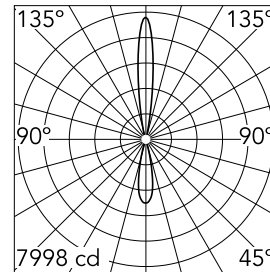

Main specifications

Lamp category	LED	Mountings	Wall
Power (W)	28W	Environment	Indoor dry location
CCT (K)	2700K		
CRI	90		
Net lumen (lm)	2163		

Optical

Lighting type	Indirect, Direct
LED type	Power LED
Light distribution	Symmetric
Optical type	Medium
Beam angle (°)	23
Beam angle C90-270 (°)	13

Physical

Color	Anthracite	Spot diameter (mm)	56
Orientation	Adjustable		
Weight (kg)	0.96		
Tilt (°)	60		
Rotation (°)	180		

Note

Photometric data without up diffuser.

C1 Double Spot Wall Large Ø 56

Casambi Controller 220-240V. Remote Installation
60.9392