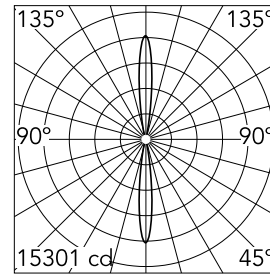

### Main specifications

|                       |       |                    |                     |
|-----------------------|-------|--------------------|---------------------|
| <b>Lamp category</b>  | LED   | <b>Mountings</b>   | Wall                |
| <b>Power (W)</b>      | 28W   | <b>Environment</b> | Indoor dry location |
| <b>CCT (K)</b>        | 2700K |                    |                     |
| <b>CRI</b>            | 90    |                    |                     |
| <b>Net lumen (lm)</b> | 2139  |                    |                     |

### Optical

|                               |                  |
|-------------------------------|------------------|
| <b>Lighting type</b>          | Indirect, Direct |
| <b>LED type</b>               | Power LED        |
| <b>Light distribution</b>     | Symmetric        |
| <b>Optical type</b>           | Spot             |
| <b>Beam angle (°)</b>         | 14               |
| <b>Beam angle C90-270 (°)</b> | 13               |

Beam Angle: 14°

|   | h(m)   | E(lx) | D(m) |
|---|--------|-------|------|
| 1 | 1.5301 | 0.24  |      |
| 2 | 3.825  | 0.48  |      |
| 3 | 1.701  | 0.72  |      |
| 4 | 956    | 0.96  |      |
| 5 | 612    | 1.20  |      |

### Physical

|                     |            |                           |    |
|---------------------|------------|---------------------------|----|
| <b>Color</b>        | White      | <b>Spot diameter (mm)</b> | 56 |
| <b>Orientation</b>  | Adjustable |                           |    |
| <b>Weight (kg)</b>  | 0.96       |                           |    |
| <b>Tilt (°)</b>     | 60         |                           |    |
| <b>Rotation (°)</b> | 180        |                           |    |