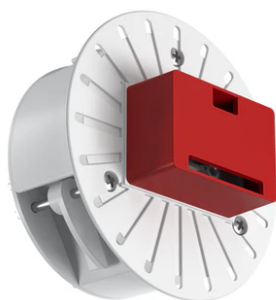

C1 Double Spot Wall Large Ø 56

No Trim installation frame for wall mounting.
08.0226.00