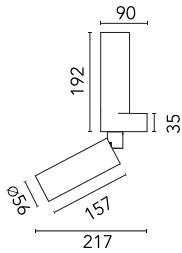

## C1 Double Spot Wall Large Ø 56

03.1240.DY - White

Adjustable luminaire with LED for indoor use, suitable for wall installation. The lower part of the body can be extracted from the installation surface for 60° orientation on the vertical axis and 180° on the horizontal axis. Integrated Full cut-off optical group. Accessories included (up diffuser). The remote power supply (not included) must be placed...

### Main specifications

|                       |       |                    |                     |
|-----------------------|-------|--------------------|---------------------|
| <b>Lamp category</b>  | LED   | <b>Mountings</b>   | Wall                |
| <b>Power (W)</b>      | 28W   | <b>Environment</b> | Indoor dry location |
| <b>CCT (K)</b>        | 2700K |                    |                     |
| <b>CRI</b>            | 90    |                    |                     |
| <b>Net lumen (lm)</b> | 2139  |                    |                     |

Beam Angle: 14°

|   | h(m)   | E(lx) | D(m) |
|---|--------|-------|------|
| 1 | 1.5301 | 0.24  |      |
| 2 | 3.825  | 0.48  |      |
| 3 | 1.701  | 0.72  |      |
| 4 | 956    | 0.96  |      |
| 5 | 612    | 1.20  |      |

### Physical

|                     |            |                           |    |
|---------------------|------------|---------------------------|----|
| <b>Color</b>        | White      | <b>Spot diameter (mm)</b> | 56 |
| <b>Orientation</b>  | Adjustable |                           |    |
| <b>Weight (kg)</b>  | 0.96       |                           |    |
| <b>Tilt (°)</b>     | 60         |                           |    |
| <b>Rotation (°)</b> | 180        |                           |    |