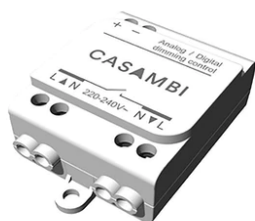

Casambi Controller 220-240V. Remote Installation
60.9392