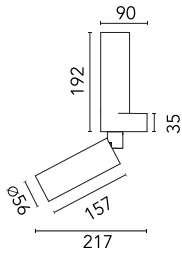

## C1 Double Spot Wall Large Ø 56

■ 03.1240.DR - Anthracite

Adjustable luminaire with LED for indoor use, suitable for wall installation. The lower part of the body can be extracted from the installation surface for 60° orientation on the vertical axis and 180° on the horizontal axis. Integrated Full cut-off optical group. Accessories included (up diffuser). The remote power supply (not included) must be placed...

Adjustable luminaire with LED for indoor use, suitable for wall installation. The lower part of the body can be extracted from the installation surface for 60° orientation on the vertical axis and 180° on the horizontal axis. Integrated Full cut-off optical group. Accessories included (up diffuser). The remote power supply (not included) must be placed in an accessible location.

### Optical

<b>Lighting type</b>	Indirect, Direct
<b>LED type</b>	Power LED
<b>Light distribution</b>	Symmetric
<b>Optical type</b>	Spot
<b>Beam angle (°)</b>	14
<b>Beam angle C90-270 (°)</b>	13

Beam Angle:	14°	
	h(m)	E(lx) D(m)
1	15301	0.24
2	3825	0.48
3	1701	0.72
4	956	0.96
5	612	1.20

### Physical

<b>Color</b>	Anthracite	<b>Spot diameter (mm)</b>	56
<b>Orientation</b>	Adjustable		
<b>Weight (kg)</b>	0.96		
<b>Tilt (°)</b>	60		
<b>Rotation (°)</b>	180		