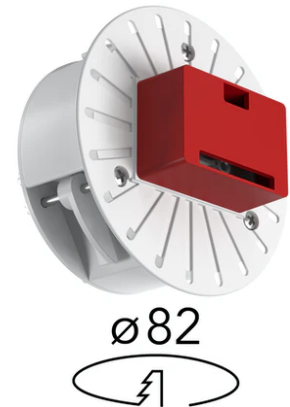

## C1 Double Spot Wall Large Ø 56

■ 03.1240.DR - Anthracite

Adjustable luminaire with LED for indoor use, suitable for wall installation. The lower part of the body can be extracted from the installation surface for 60° orientation on the vertical axis and 180° on the horizontal axis. Integrated Full cut-off optical group. Accessories included (up diffuser). The remote power supply (not included) must be placed...

Adjustable luminaire with LED for indoor use, suitable for wall installation. The lower part of the body can be extracted from the installation surface for 60° orientation on the vertical axis and 180° on the horizontal axis. Integrated Full cut-off optical group. Accessories included (up diffuser). The remote power supply (not included) must be placed in an accessible location.

### Note

Preliminary photometries.

## C1 Double Spot Wall Large Ø 56

Aluminum Mount for Surface Flush Installation (wall) Double  
08.0254.00

Continuous current power supply, dimmable Casambi 220/240V-50/60Hz, 300mA-16W / 350mA-18,5W / 400mA-21,5W / 450mA-24W / 500mA-27W / 600mA-32W / 650mA-35W / 700mA-36W / 750/800/900/1000/1050mA – 38W  
60.9207