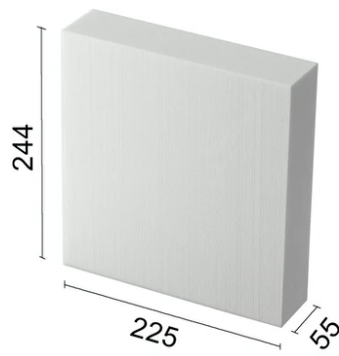

Box

■ **07.9007.18B - Dark Brown**

Semi-recessed signalling lamp for indoor or outdoor use. 220-240V, 50-60Hz non-regulable power supply included.

Main specifications

Number of heads	1	Net lumen (lm)	263
Lamp category	LED	Mountings	Wall recessed
Power (W)	5W	Environment	Indoor dry location
CCT (K)	3000K		
CRI	80		

Optical

Lighting type	Indirect, Direct
LED type	Power LED
Light distribution	Asymmetric
Optical type	Wide flood
Beam angle (°)	55
Beam angle C90-270 (°)	84

Beam Angle: 84°

h(m)	E(lx)	D(m)
1	67	5.27
2	17	10.54
3	7	15.81
4	4	21.07
5	3	26.34

Luminous flux luminaire
263 lm

Electrical

Frequency (Hz)	50	Insulation class	II
Dimmable	No		
Driver	Integrated		
Driver type	Non Dimmable		
Emergency	Without		

Physical

Color	Dark Brown
Orientation	Fixed
Recessed depth (mm)	52
Weight (kg)	1.65

Box

Flush wall Installation
08.8256.00

High density polystyrene
(225x55x244mm)
80.1318

Junction box
08.8012.00