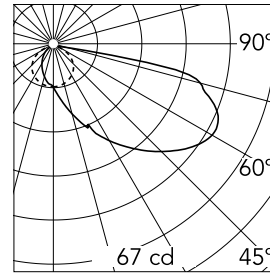

Box

■ **07.9007.18B - Dark Brown**

Semi-recessed signalling lamp for indoor or outdoor use. 220-240V, 50-60Hz non-regulable power supply included.

Main specifications

Number of heads	1	Net lumen (lm)	263
Lamp category	LED	Mountings	Wall recessed
Power (W)	5W	Environment	Indoor dry location
CCT (K)	3000K		
CRI	80		

Optical

Lighting type	Indirect, Direct
LED type	Power LED
Light distribution	Asymmetric
Optical type	Wide flood
Beam angle (°)	55
Beam angle C90-270 (°)	84

Beam Angle: 84°

h(m)	E(lx)	D(m)
1	67	5.27
2	17	10.54
3	7	15.81
4	4	21.07
5	3	26.34