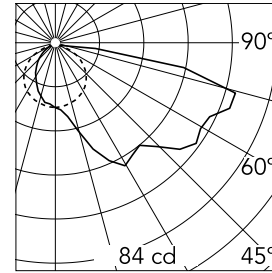

Box

■ **07.9000.72.E3 - Grey**

Recessed signalling lamp for indoor or outdoor use. Electronic control gear integrated.

Main specifications

Number of heads	1	Environment	Indoor dry location
Lamp category	Fluorescent		
Power (W)	18W		
Net lumen (lm)	294		
Mountings	Wall recessed		

Optical

Lighting type	Indirect, Direct
Lamp type	TC-DEL
Light distribution	Symmetric
Optical type	Diffused light
Beam angle (°)	65
Beam angle C90-270 (°)	79

Beam Angle: 79°

h(m)	E(lx)	D(m)
1	84	6.73
2	21	13.47
3	9	20.20
4	5	26.93
5	3	33.66