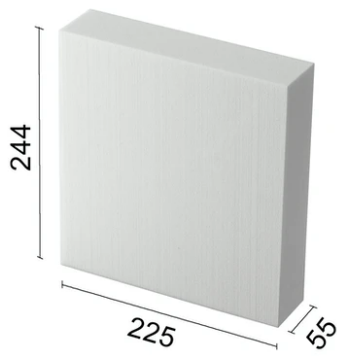

Box

■ **07.9000.72.E3 - Grey**

Recessed signalling lamp for indoor or outdoor use. Electronic control gear integrated.

Main specifications

Number of heads	1	Environment	Indoor dry location
Lamp category	Fluorescent		
Power (W)	18W		
Net lumen (lm)	294		
Mountings	Wall recessed		

Optical

Lighting type	Indirect, Direct
Lamp type	TC-DEL
Light distribution	Symmetric
Optical type	Diffused light
Beam angle (°)	65
Beam angle C90-270 (°)	79

Beam Angle: 79°

h(m)	E(lx)	D(m)
1	84	6.73
2	21	13.47
3	9	20.20
4	5	26.93
5	3	33.66

Luminous flux luminaire
1200 lm

Electrical

Frequency (Hz)	50
Lamp holder	G24q
Driver	Integrated
Emergency	Without
Insulation class	II

Physical

Color	Grey
Orientation	Fixed
Recessed depth (mm)	52
Weight (kg)	1.50

Box

High density polystyrene
(225x55x244mm)
80.1318

Junction box
08.8012.00

Flush wall Installation
08.8256.00