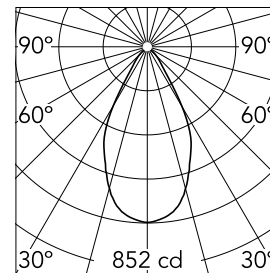

Number of heads	1	Net lumen (lm)	781
Lamp category	LED	Mountings	Ceiling recessed
Power (W)	13.5W	Environment	Indoor
CCT (K)	3000K		
CRI	90		

Optical

Lighting type	Direct
LED type	LED array
Light distribution	Symmetric
Optical type	Diffused light
Beam angle (°)	56
Beam angle C90-270 (°)	56