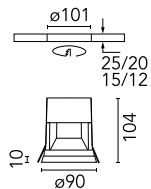

Bon Jour Ø90 Dali

03.2007.01.DA - White

Recessed luminaire with LED light source. Remote 220/240V power supply included.

Recessed luminaire with LED light source. Remote 220/240V power supply included.