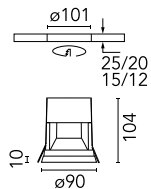

Bon Jour Ø90

03.2007.01 - White

Recessed luminaire with LED light source. Remote 220/240V power supply included.

Main specifications

Number of heads	1	Net lumen (lm)	781
Lamp category	LED	Mountings	Ceiling recessed
Power (W)	13.5W	Environment	Indoor
CCT (K)	3000K		
CRI	90		

Optical

Lighting type	Direct
LED type	LED array
Light distribution	Symmetric
Optical type	Diffused light
Beam angle (°)	56
Beam angle C90-270 (°)	56

Beam Angle: 56°		
h(m)	E(lx)	D(m)
1	852	1.06
2	213	2.13
3	95	3.19
4	53	4.25
5	34	5.32