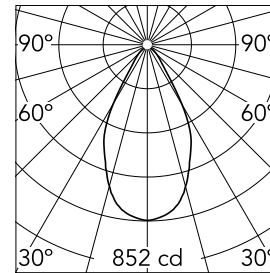

Bon Jour Ø90

03.2007.01 - White

Recessed luminaire with LED light source. Remote 220/240V power supply included.

Main specifications

Number of heads	1	Net lumen (lm)	781
Lamp category	LED	Mountings	Ceiling recessed
Power (W)	13.5W	Environment	Indoor
CCT (K)	3000K		
CRI	90		

Optical

Lighting type	Direct
LED type	LED array
Light distribution	Symmetric
Optical type	Diffused light
Beam angle (°)	56
Beam angle C90-270 (°)	56

Beam Angle: 56°		
h(m)	E(lx)	D(m)
1	852	1.06
2	213	2.13
3	95	3.19
4	53	4.25
5	34	5.32

Luminous flux luminaire
781 lm

Electrical

Frequency (Hz)	50/60	Emergency	Without
Voltage (V)	220.00	Insulation class	II
Dimmable	No		
Driver	Remote		
Driver type	Electronic		

Physical

Color	White
Orientation	Fixed
Recessed depth (mm)	155
Weight (kg)	0.53