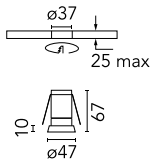

Bon Jour Ø45 Dali

■ 03.2006.14.DA - Black

Recessed luminaire with LED light source. Remote 220/240V power supply included. It is necessary to anticipate a space for accessing the driver.