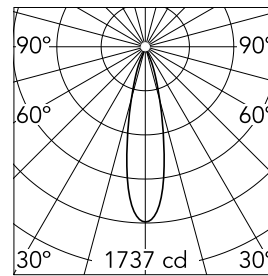

### Main specifications

<b>Number of heads</b>	1	<b>Net lumen (lm)</b>	362
<b>Lamp category</b>	LED	<b>Mountings</b>	Ceiling recessed
<b>Power (W)</b>	6W	<b>Environment</b>	Indoor
<b>CCT (K)</b>	3000K		
<b>CRI</b>	90		

### Optical

<b>Lighting type</b>	Direct
<b>LED type</b>	Power LED
<b>Light distribution</b>	Symmetric
<b>Optical type</b>	Spot
<b>Beam angle (°)</b>	24
<b>Beam angle C90-270 (°)</b>	24

<b>Beam Angle:</b>	24°	
<b>h(m)</b>	<b>E(lx)</b>	<b>D(m)</b>
1	1737	0.42
2	434	0.84
3	193	1.26
4	109	1.68
5	69	2.10

### Physical

<b>Color</b>	Black
<b>Orientation</b>	Fixed
<b>Recessed depth (mm)</b>	67
<b>Weight (kg)</b>	0.13