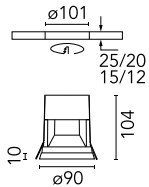

Bon Jour Ø 90 Dali

■ 03.2007.CU.DA - Copper

Recessed luminaire with LED light source. Remote 220/240V power supply included.

Main specifications

Number of heads	1	Net lumen (lm)	655
Lamp category	LED	Mountings	Ceiling recessed
Power (W)	13.5W	Environment	Indoor dry location
CCT (K)	3000K		
CRI	90		

Optical

Lighting type	Direct
LED type	LED array
Light distribution	Symmetric
Optical type	Diffused light
Beam angle (°)	35
Beam angle C90-270 (°)	35

Beam Angle:	35°		
h(m)	E(lx)	D(m)	
1	1495	0.63	
2	374	1.26	
3	166	1.89	
4	93	2.52	
5	60	3.14	

Physical

Color	Copper
Orientation	Fixed
Recessed depth (mm)	155
Weight (kg)	0.53

Note

Pre-installation frame must be ordered separately

Bon Jour Ø 90 Dali

Pre-installation frame
08.8974.00

Honeycomb and cross screening
cylinder
08.8976.14