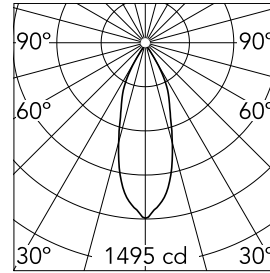

Bon Jour Ø 90 Dali

■ 03.2007.CU.DA - Copper

Recessed luminaire with LED light source. Remote 220/240V power supply included.

Main specifications

Number of heads	1	Net lumen (lm)	655
Lamp category	LED	Mountings	Ceiling recessed
Power (W)	13.5W	Environment	Indoor dry location
CCT (K)	3000K		
CRI	90		

Optical

Lighting type	Direct
LED type	LED array
Light distribution	Symmetric
Optical type	Diffused light
Beam angle (°)	35
Beam angle C90-270 (°)	35

Beam Angle:	35°		
h(m)	E(lx)	D(m)	
1	1495	0.63	
2	374	1.26	
3	166	1.89	
4	93	2.52	
5	60	3.14	

Physical

Color	Copper
Orientation	Fixed
Recessed depth (mm)	155
Weight (kg)	0.53

Note

Pre-installation frame must be ordered separately

Bon Jour Ø 90 Dali

Pre-installation frame
08.8974.00

Honeycomb and cross screening
cylinder
08.8976.14