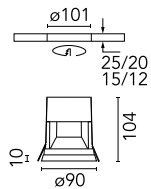

Bon Jour Ø 90 Dali

■ 03.2007.14.DA - Black

Recessed luminaire with LED light source. Remote 220/240V power supply included.