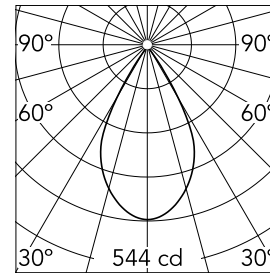

### Optical

<b>Lighting type</b>	Direct
<b>LED type</b>	LED array
<b>Light distribution</b>	Symmetric
<b>Optical type</b>	Diffused light
<b>Beam angle (°)</b>	57
<b>Beam angle C90-270 (°)</b>	57

Beam Angle: 57°

### Physical

<b>Color</b>	Black
<b>Orientation</b>	Fixed
<b>Recessed depth (mm)</b>	155
<b>Weight (kg)</b>	0.53