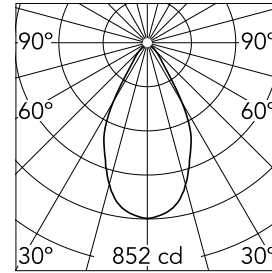

Bon Jour Ø 90 Dali

03.2007.01.DA - White

Recessed luminaire with LED light source. Remote 220/240V power supply included.

Main specifications

Number of heads	1	Net lumen (lm)	781
Lamp category	LED	Mountings	Ceiling recessed
Power (W)	13.5W	Environment	Indoor dry location
CCT (K)	3000K		
CRI	90		

Optical

Lighting type	Direct
LED type	LED array
Light distribution	Symmetric
Optical type	Diffused light
Beam angle (°)	56
Beam angle C90-270 (°)	56

Beam Angle:	56°		
h(m)	E(lx)	D(m)	
1	852	1.06	
2	213	2.13	
3	95	3.19	
4	53	4.25	
5	34	5.32	

Physical

Color	White
Orientation	Fixed
Recessed depth (mm)	155
Weight (kg)	0.53

Note

Pre-installation frame must be ordered separately

Bon Jour Ø 90 Dali

Honeycomb and cross screening
cylinder
08.8976.14

Pre-installation frame
08.8974.00