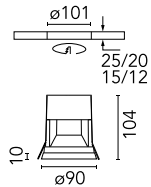

Bon Jour Ø 90 Dali

03.2007.01.DA - White

Recessed luminaire with LED light source. Remote 220/240V power supply included.

Main specifications

Number of heads	1	Net lumen (lm)	781
Lamp category	LED	Mountings	Ceiling recessed
Power (W)	13.5W	Environment	Indoor dry location
CCT (K)	3000K		
CRI	90		

Optical

Lighting type	Direct
LED type	LED array
Light distribution	Symmetric
Optical type	Diffused light
Beam angle (°)	56
Beam angle C90-270 (°)	56

Beam Angle:	56°		
h(m)	E(lx)	D(m)	
1	852	1.06	
2	213	2.13	
3	95	3.19	
4	53	4.25	
5	34	5.32	

Physical

Color	White
Orientation	Fixed
Recessed depth (mm)	155
Weight (kg)	0.53

Note

Pre-installation frame must be ordered separately

Bon Jour Ø 90 Dali

Honeycomb and cross screening
cylinder
08.8976.14

Pre-installation frame
08.8974.00