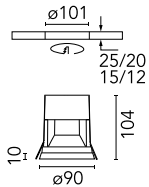

Bon Jour Ø 90 Dali

■ 03.2003.14.DA - Black

Recessed luminaire with LED light source. Remote 220/240V power supply included.