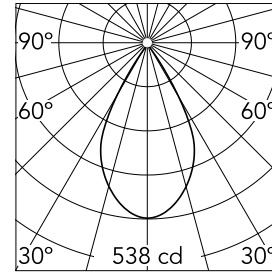

Optical

Lighting type	Direct
LED type	LED array
Light distribution	Symmetric
Optical type	Diffused light
Beam angle (°)	56
Beam angle C90-270 (°)	56

Beam Angle: 56°		
h(m)	E(lx)	D(m)
1	538	1.07
2	135	2.15
3	60	3.22
4	34	4.29
5	22	5.37